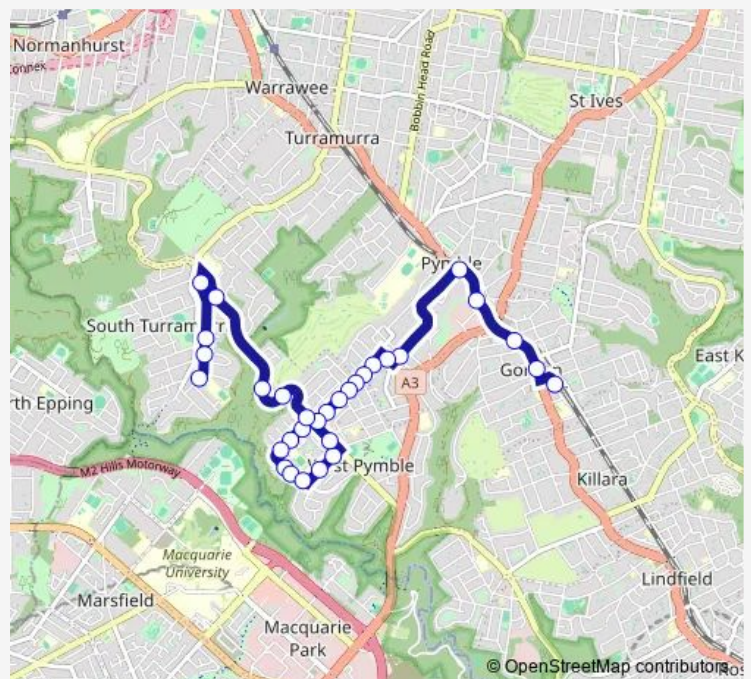

Wallalong Cres At Diana Av

Wallalong Cres After Victoria Av

Congham Rd At Patterson Av

Route schedule

Gordon Station, Stand B — Turramurra High School, Maxwell St

Monday 07:45

Tuesday 07:45

Wednesday 07:45

Thursday 07:45

Friday —

Saturday —

Sunday —

Route info

Direction: Gordon Station, Stand B

Stops: 31

Trip Duration: 0 hour 27 min

8104 — Gordon Station to Turramurra Hs

Congham Rd Before Yanko Rd

Yanko Rd Before Lovat St

Yanko Rd Opp Malory Av

The Comenarra Pkwy At Doncaster Av

The Comenarra Pkwy Opp Parker Av

The Comenarra Pkwy At Hudson Cl

Maxwell St After The Comenarra Pkwy

Maxwell St After Buller St

Maxwell St Before Geoffrey St

Turrumurra High School, Maxwell St

8104 School Bus time schedules and route maps are available in an offline PDF at [busmaps.com](https://busmaps.com). Use the [busmaps.com](https://busmaps.com) website to see live bus times, train schedule or subway schedule, and step-by-step directions for all public transit in Sydney