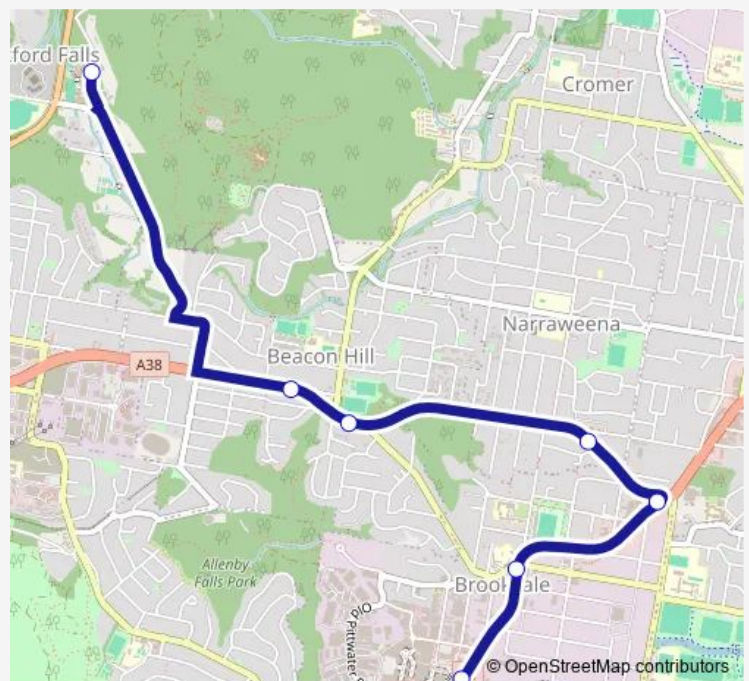

## School Bus 773n Unknown

[Go to website](#)**Direction**

Warringah Mall, Pittwater Rd, Stand D — Oxford Falls Grammar School, Oxford Falls Rd

7 stops

[Open route schedule](#)

Warringah Mall, Pittwater Rd, Stand D

Pittwater Rd At Old Pittwater Rd

Pittwater Rd At Warringah Rd

Warringah Rd After Pine Av

Warringah Rd Before Willandra Rd

Warringah Rd Opp Cornish Av

Oxford Falls Grammar School, Oxford Falls Rd

**Route schedule**

Warringah Mall, Pittwater Rd, Stand D — Oxford Falls Grammar School, Oxford Falls Rd

Monday	08:28
Tuesday	08:28
Wednesday	08:28
Thursday	08:28
Friday	08:28
Saturday	—
Sunday	—

**Route info**

Direction: Warringah Mall, Pittwater Rd, Stand D

Stops: 7

Trip Duration: 0 hour 17 min

773n — Unknown

773n School Bus time schedules and route maps are available in an offline PDF at [busmaps.com](https://busmaps.com). Use the [busmaps.com](https://busmaps.com) website to see live bus times, train schedule or subway schedule, and step-by-step directions for all public transit in Sydney