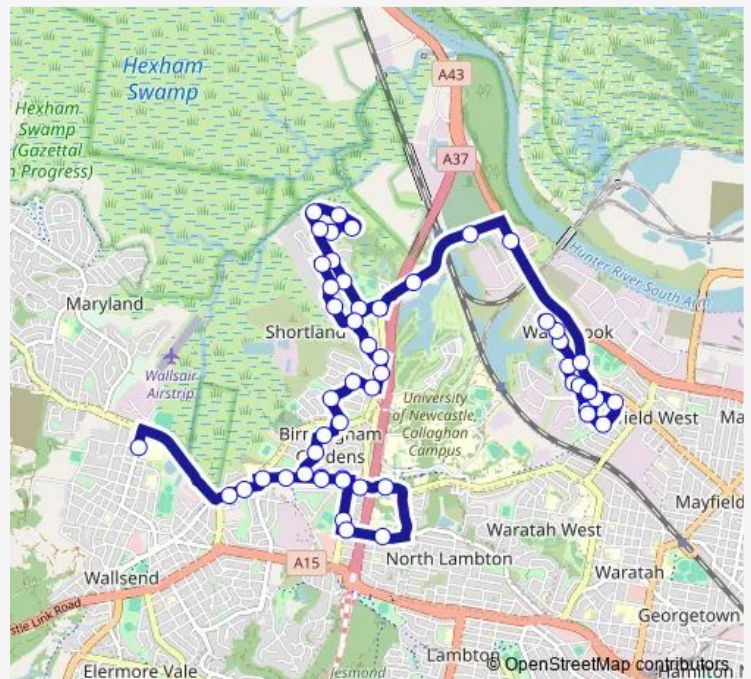

Angophora Dr At Bakeri Cct

Warabrook Shopping Centre, Angophora Dr

Warabrook Bvd After Angophora Dr

Maitland Rd Opp Terry St

Pacific Hwy Opp Ferry Rd

Wallsend Rd Opp Sandgate Cemetery

449 Sandgate Rd

Marton St At Sandgate Rd

King St Before Marton St

King St Opp Cora Pl

### Route schedule

Warabrook Bvd Before Casuarina Cct — Callaghan College Wallsend Campus, Macquarie St

Monday	07:50
Tuesday	07:50
Wednesday	07:50
Thursday	07:50
Friday	07:50
Saturday	—
Sunday	—

### Route info

Direction: Warabrook Bvd Before Casuarina Cct

Stops: 54

Trip Duration: 0 hour 46 min

739 — Callaghan College, Jesmond Campus to Warabrook

King St Before Mort Lane

Karlool St After Alderson St