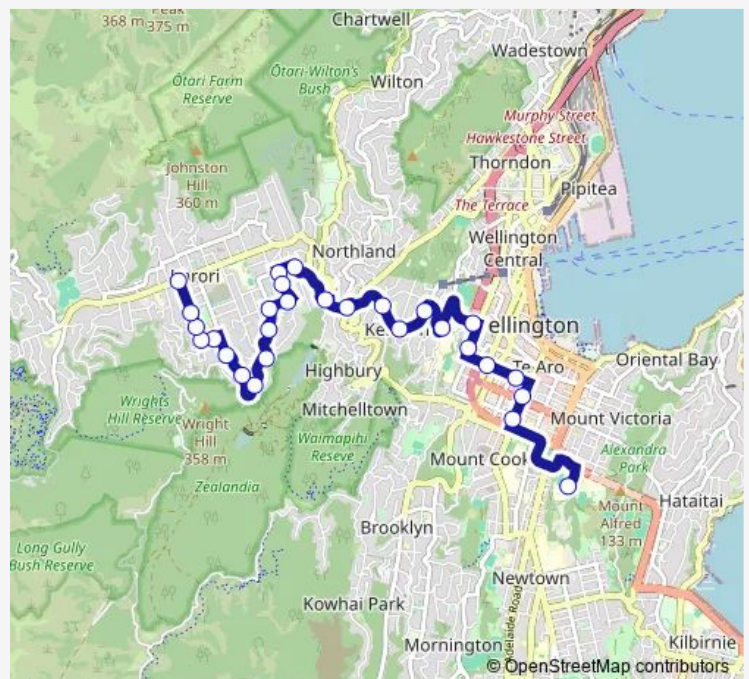

Karori Tunnel - Stop B

Zealandia - Birdwood Street

Birdwood Street opposite Braithwaite Street

Messines Road at Braithwaite Street (near 1)

Messines Road (near 15)

Plymouth Street (near 3)

Duthie Street at Plymouth Street

Duthie Street at Hurman Street (near 71)

Croydon Street at Versailles Street

**Route schedule**

Wellington College (school grounds) — Karori Mall - Beauchamp Street (school stop)

Monday	15:25-15:27
Tuesday	15:25-15:27
Wednesday	15:25-15:27
Thursday	15:25-15:27
Friday	15:25-15:27
Saturday	—
Sunday	—

**Route info**

Direction: Wellington College (school grounds)

Stops: 28

Trip Duration: 0 hour 34 min

Croydon Street (near 49)

Campbell Street (near 136)

Campbell Street (near 106)

Verviers Street at Kano Street (near 39)

Beauchamp Street (near 76)

Beauchamp Street (near 60)

Beauchamp Street at Dasent Street

Karori Mall - Beauchamp Street (school stop)

739 School Bus time schedules and route maps are available in an offline PDF at [busmaps.com](https://busmaps.com). Use the [busmaps.com](https://busmaps.com) website to see live bus times, train schedule or subway schedule, and step-by-step directions for all public transit in Wellington