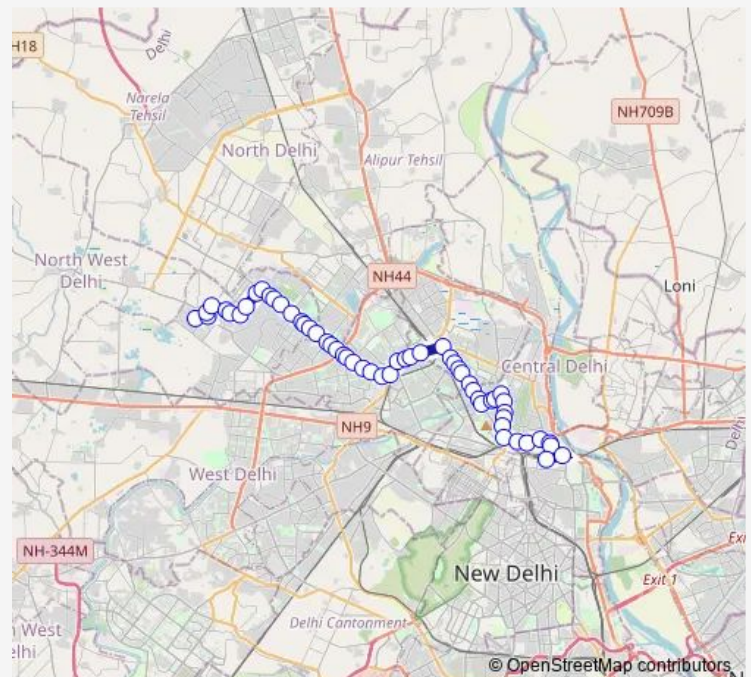

### Route schedule

Rohini Sec 22 Terminal — Old Delhi Railway Station

Monday 05:20-20:32

Tuesday 05:20-20:32

Wednesday 05:20-20:32

Thursday 05:20-20:32

Friday 05:20-20:32

Saturday 05:20-20:32

### Route info

Direction: Rohini Sec 22 Terminal

Stops: 56

Trip Duration: 1 hour 36 min

102down

BusMaps

Madhuban Chowk Pitampura Metro Stn

Pitampura JD Block