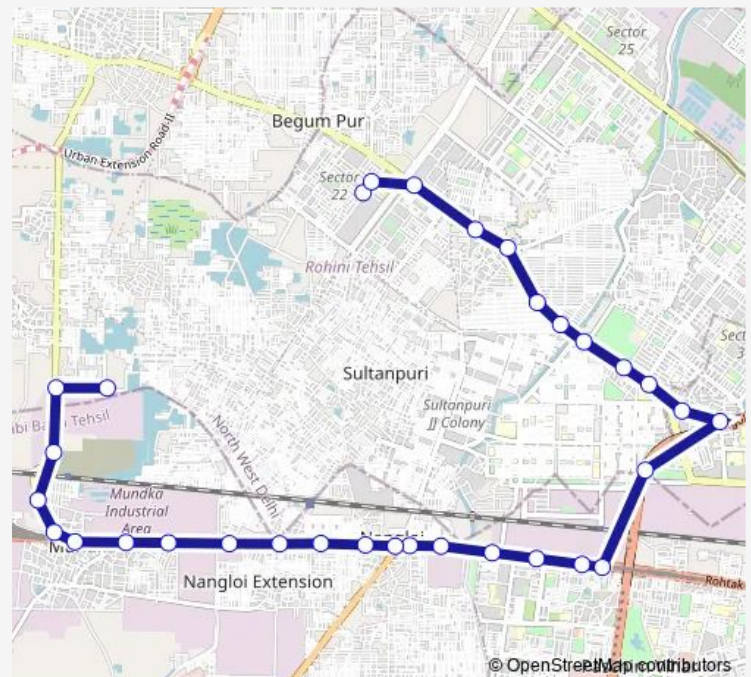

Sultanpuri Crossing

Nangloi (Najafgarh Road)

Nangloi Metro Station

Route schedule

Rohini Sec 22 Terminal — Rani Khera Depot Iii

Monday 05:20-20:32

Tuesday 05:20-20:32

Wednesday 05:20-20:32

Thursday 05:20-20:32

Friday 05:20-20:32

Saturday 05:20-20:32

Sunday 05:20-20:32

Route info

Direction: Rohini Sec 22 Terminal

Stops: 32

Trip Duration: 1 hour 3 min

Friends Enclave Mundka

Mundka Railway Station

Rani Khera Depot Crossing

Rani Khera Depot Iii

102down Bus time schedules and route maps are available in an offline PDF at busmaps.com. Use the busmaps.com website to see live bus times, train schedule or subway schedule, and step-by-step directions for all public transit in New Delhi