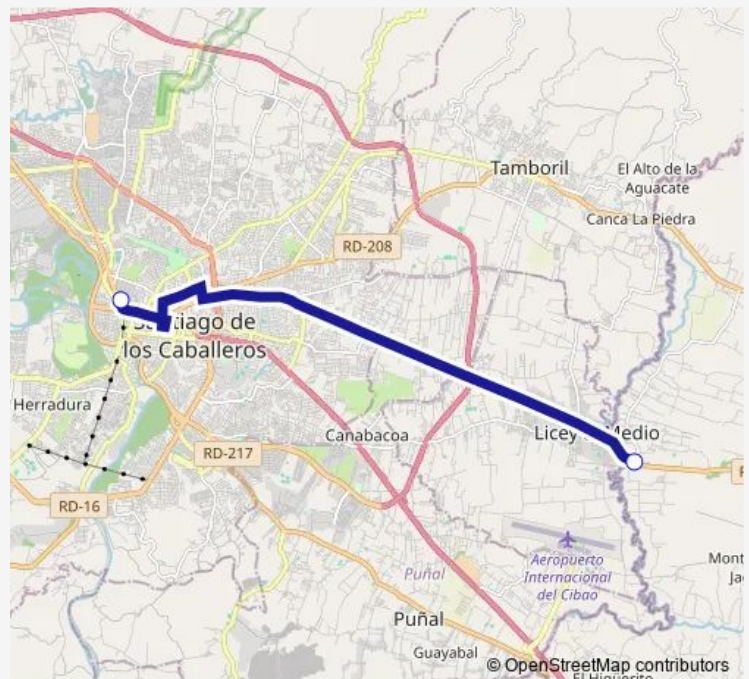

Bus Int 16 Ruta Santiago - Lincey

[Go to website](#)

Direction

Terminal Santiago 13 — Terminal Lincey 1

2 stops

[Open route schedule](#)

Terminal Santiago 13

Terminal Lincey 1

Route schedule

Terminal Santiago 13 — Terminal Lincey 1

Monday	05:00
Tuesday	05:00
Wednesday	05:00
Thursday	05:00
Friday	05:00
Saturday	05:00
Sunday	05:00

Route info

Direction: Terminal Santiago 13

Stops: 2

Trip Duration: 0 hour 15 min

■ Int 16 — Ruta Santiago - Lincey

Direction

Terminal Licy 1 — Terminal Santiago 13

2 stops

[Open route schedule](#)

Terminal Licy 1

Terminal Santiago 13

Route schedule

Terminal Licy 1 — Terminal Santiago 13

Monday	05:00
Tuesday	05:00
Wednesday	05:00
Thursday	05:00
Friday	05:00
Saturday	05:00
Sunday	05:00

Route info

Direction: Terminal Licy 1

Stops: 2

Trip Duration: 0 hour 16 min