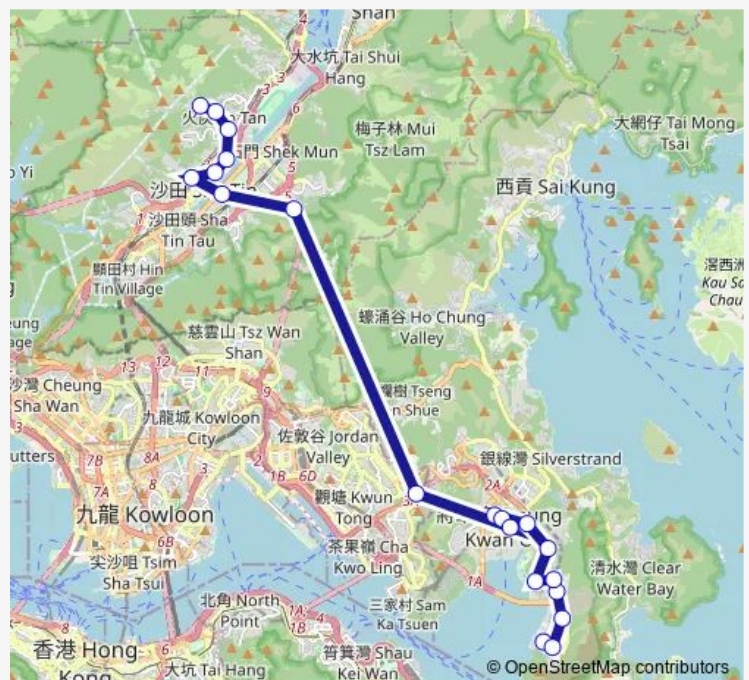

Route info

Direction: [Ctb] Tseung Kwan O Industrial Estate[[Kmb] T.K.O. Industrial Est. BUS Terminus

Stops: 20

Trip Duration: 1 hour 5 min

change/
Tseung Kwan O Tunnel BUS-BUS Inter-
change[[Kmb] Tseung Kwan O Tunnel Interchange