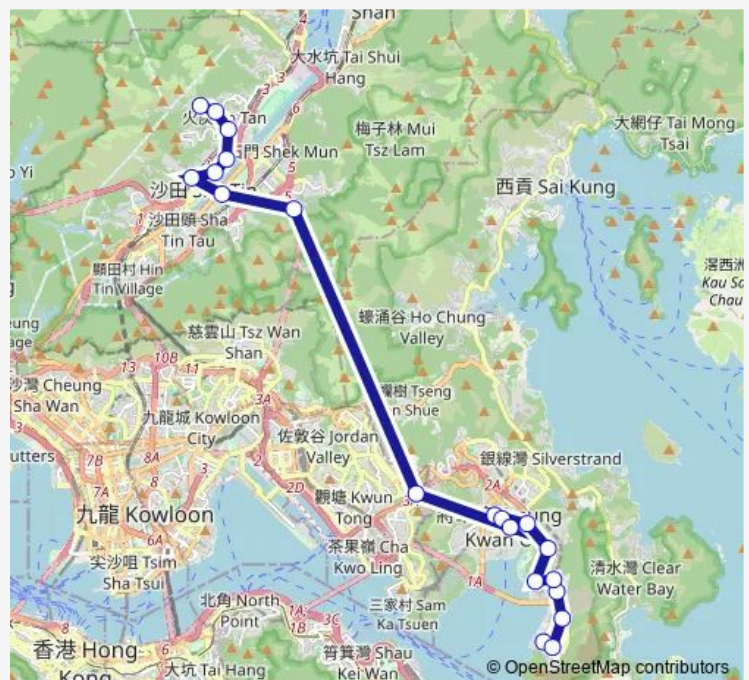

Route info

Direction: [Ctb] Tseung Kwan O Industrial Estate[[Kmb] T.K.O. Industrial Est. BUS Terminus

Stops: 20

Trip Duration: 1 hour 6 min

798x — FO TAN (Chun Yeung Estate) - Tseung Kwan O Industrial Estate (VIA SHA Tin) **BusMaps**