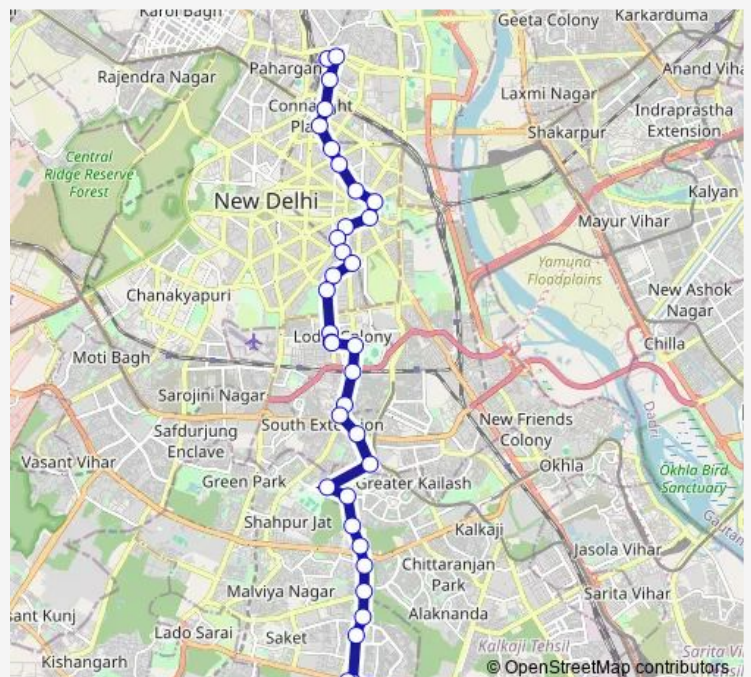

### Route schedule

N D R Station G No 2 — Hamdard Nagar / Sangam Vihar

Monday 05:50-22:05

Tuesday 05:50-22:05

Wednesday 05:50-22:05

Thursday 05:50-22:05

Friday 05:50-22:05

Saturday 05:50-22:05

Sunday 05:50-22:05

### Route info

Direction: N D R Station G No 2

Stops: 39

Trip Duration: 1 hour 18 min

522splup

BusMaps

Defence Colony (Homyopathic College)

PT College Kotla