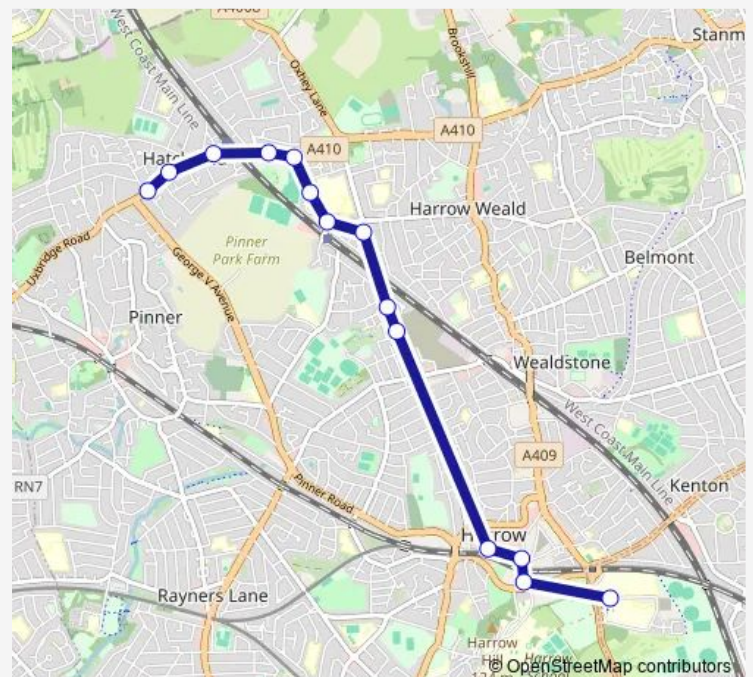

Bus H14 Hatch End Town Centre and Station - Courtenay Avenue - Harrow View - Harrow Bus Station - Northwick Park Hospital

[Go to website](#)

Direction

St Thomas' Drive — Northwick Park Hospital

19 stops

[Open route schedule](#)

Harrow Town Centre

Tyburn Lane

Northwick Park Hospital

Route schedule

St Thomas' Drive — Northwick Park Hospital

Monday 00:00-23:45

Tuesday 00:00-23:45

Wednesday 00:00-23:45

Thursday 00:00-23:45

Friday 00:00-23:45

Saturday 00:00-23:45

Sunday 00:00-23:40

Route info

Direction: St Thomas' Drive

Stops: 19

Trip Duration: 0 hour 18 min

Direction

Northwick Park Hospital — St Thomas' Drive

14 stops

[Open route schedule](#)

Northwick Park Hospital

Tyburn Lane

Harrow Town Centre

Harrow Bus Station