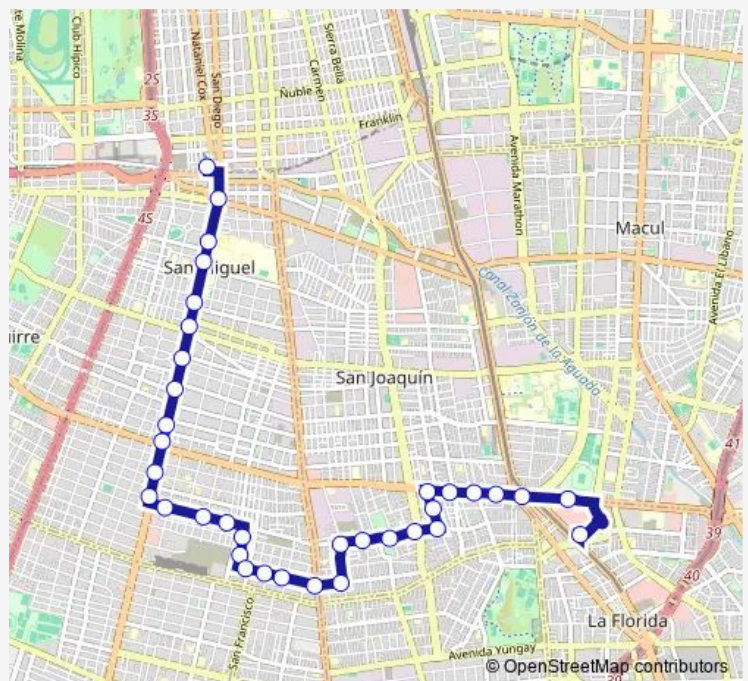

Ph1449-Sebastopol / esq. Moscú

Ph783-Parada 6 / Paradero 16 Santa Rosa

Route schedule

Pa829-Parada 4 / Andén (EIM) Franklin — Pe1419-Parada / Mall Florida Center

Monday	00:00
Tuesday	00:00
Wednesday	00:00
Thursday	00:00
Friday	00:00
Saturday	00:00
Sunday	00:00

Route info

Direction: Pa829-Parada 4 / Andén (EIM) Franklin

Stops: 35

Trip Duration: 0 hour 40 min

H14 — Mall Florida Center - (M) Franklin

Ph1647-Sebastopol / esq. Berlioz

Ph741-Berlioz / esq. Varas Mena

Ph751-Varas Mena / esq. Juan Planas