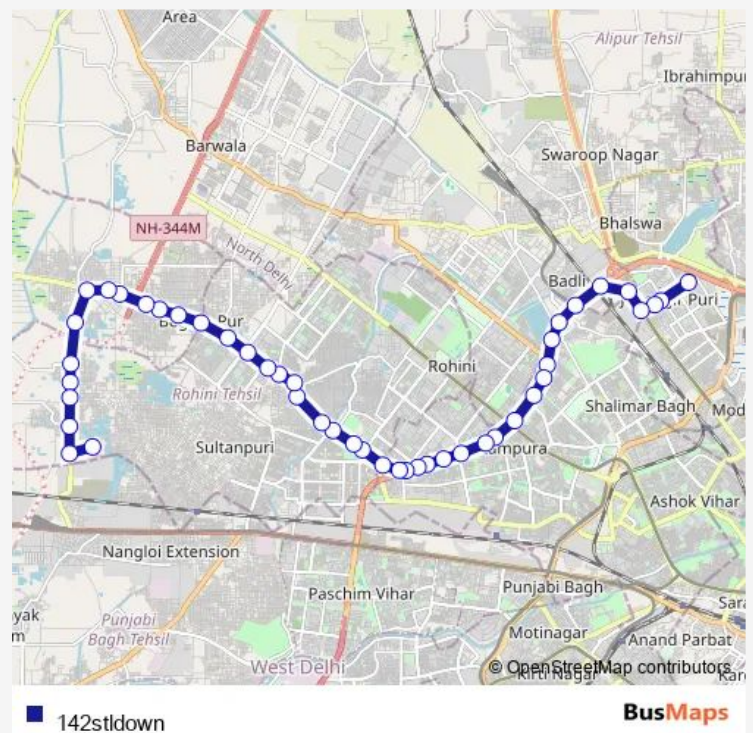

Rohini Depot - 3

Mangolpur School

Mangol Pur School (Kanjhawla Road)

Route schedule

E Block Jahangir Puri Terminal — Rani Khera Depot 2

Monday 19:41-22:41

Tuesday 19:41-22:41

Wednesday 19:41-22:41

Thursday 19:41-22:41

Friday 19:41-22:41

Saturday 19:41-22:41

Sunday 19:41-22:41

Route info

Direction: E Block Jahangir Puri Terminal

Stops: 46

Trip Duration: 1 hour 27 min