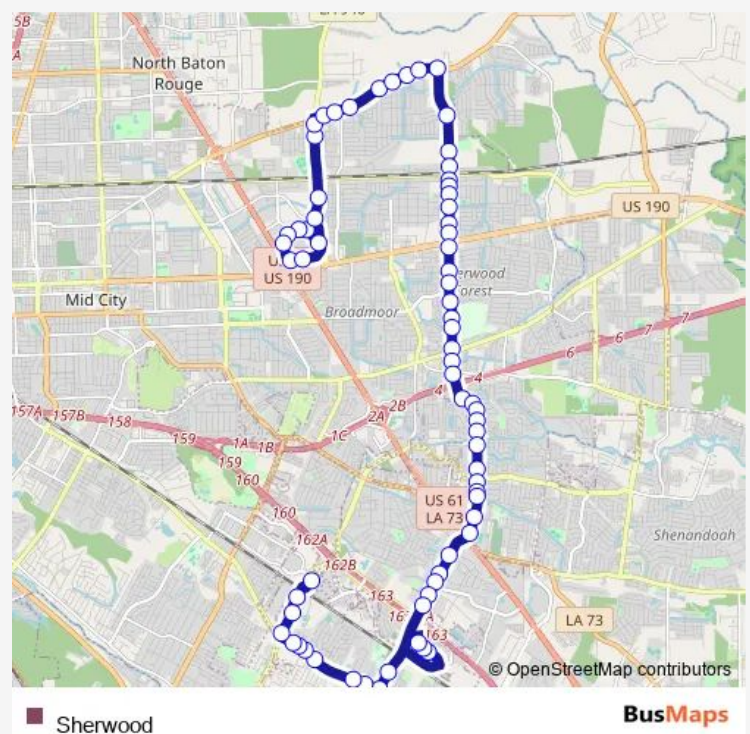

Bus Sherwood

[Go to website](#)

Direction

Cortana PI Walmart Transfer Center - E — Mall of Louisiana

69 stops

[Open route schedule](#)

Cortana PI Walmart Transfer Center - E

Cortana PI @ Lowes - W

Greenwell Springs Rd @ Evan Brooks Dr -

Greenwell Springs Rd @ Lassen Dr - E

Greenwell Springs Rd @ N Sherwood Fores

N Sherwood Forest Blvd @ Catalina Ave -

N Sherwood Forest Blvd @ Brec Park - S

Route schedule

Cortana PI Walmart Transfer Center - E — Mall of Louisiana

Monday 05:45-20:45

Tuesday 05:45-20:45

Wednesday 05:45-20:45

Thursday 05:45-20:45

Friday 05:45-20:45

Saturday 06:25-19:25

Sunday 06:30-19:30

Route info

Direction: Cortana PI Walmart Transfer Center - E

Stops: 69

Trip Duration: 0 hour 51 min

N Sherwood Forest Blvd @ Richcroft - S

S Sherwood Forest Blvd @ Darryl - S

S Sherwood Forest Blvd @ Stan Ave - S