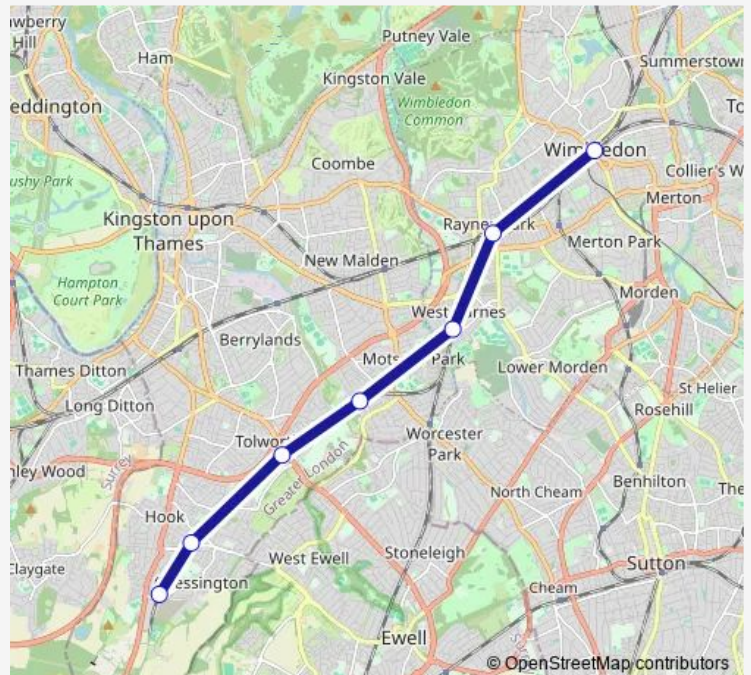

### Direction

Wimbledon — Chessington South

7 stops

[Open route schedule](#)

Wimbledon

Raynes Park

Motspur Park

Malden Manor

Tolworth

Chessington North

Chessington South

### Route schedule

Wimbledon — Chessington South

Monday	06:09-06:10
Tuesday	06:09-06:10
Wednesday	06:09-06:10
Thursday	06:09-06:10
Friday	06:09-06:10
Saturday	06:38-00:08 <sup>+1</sup>
Sunday	00:08-08:08

### Route info

Direction: Wimbledon

Stops: 7

Trip Duration: 0 hour 22 min

Sw:Wim->Css — SW train service from WIM to Css

Sw:Wim->Css Rail time schedules and route maps are available in an offline PDF at busmaps.com. Use the busmaps.com website to see live bus times, train schedule or subway schedule, and step-by-step directions for all public transit in Morden