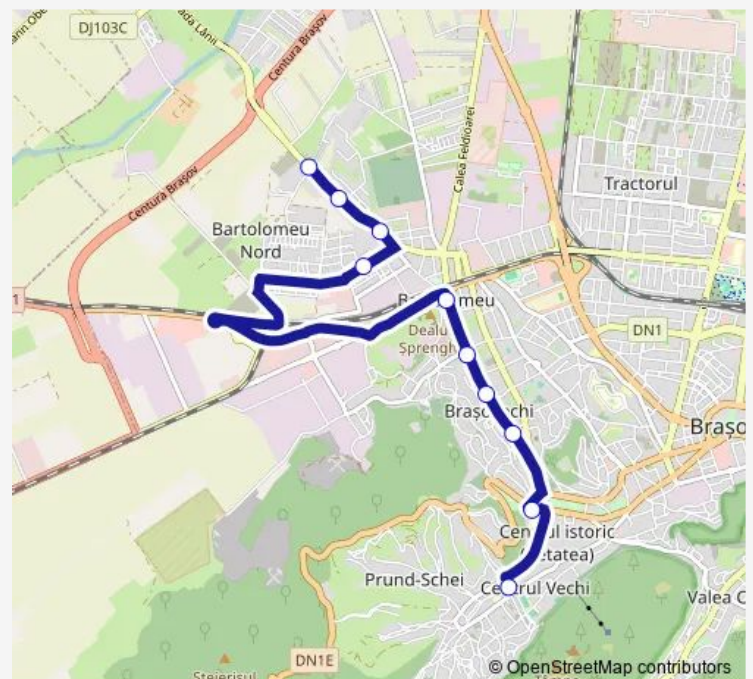

### Direction

Bartolomeu Nord — irul Beethoven

10 stops

[Open route schedule](#)

Bartolomeu Nord

Cămine Iar

Pota

Molnar Janos

Biserica Bartolomeu

Carierei

Memorandului

Bisericii Române

Livada Potei

irul Beethoven

### Route schedule

Bartolomeu Nord — irul Beethoven

Monday	07:10
Tuesday	07:10
Wednesday	07:10
Thursday	07:10
Friday	07:10
Saturday	—
Sunday	—

### Route info

Direction: Bartolomeu Nord

Stops: 10

Trip Duration: 0 hour 35 min

TE12 Bus time schedules and route maps are available in an offline PDF at [busmaps.com](https://busmaps.com). Use the [busmaps.com](https://busmaps.com) website to see live bus times, train schedule or subway schedule, and step-by-step directions for all public transit in Brasov