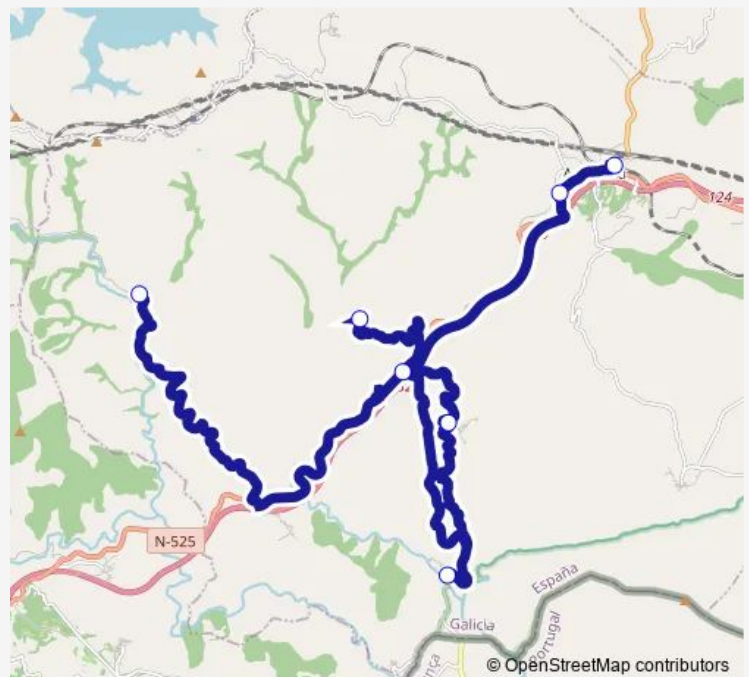

Wednesday 09:05

Thursday 09:05

Friday 09:05

Saturday —

Sunday —

Route info

Direction: Parada DA Serra

Stops: 7

Trip Duration: 0 hour 45 min

■ Xg610012 — Parada DA Serra-CPI Laureano Prieto

Direction

CPI Laureano Prieto — Parada DA Serra

7 stops

[Open route schedule](#)

CPI Laureano Prieto

A Gudiña

Mesón De Erosa

Erosa

Barxa

Pentes (Marquesiña)

Parada DA Serra

Route schedule

CPI Laureano Prieto — Parada DA Serra

Monday	16:45
Tuesday	14:00-16:30
Wednesday	16:45
Thursday	16:30
Friday	16:30
Saturday	—
Sunday	—

Route info

Direction: CPI Laureano Prieto

Stops: 7

Trip Duration: 0 hour 45 min

Xg610012 Bus time schedules and route maps are available in an offline PDF at busmaps.com. Use the busmaps.com website to see live bus times, train schedule or subway schedule, and step-by-step directions for all public transit in Rios