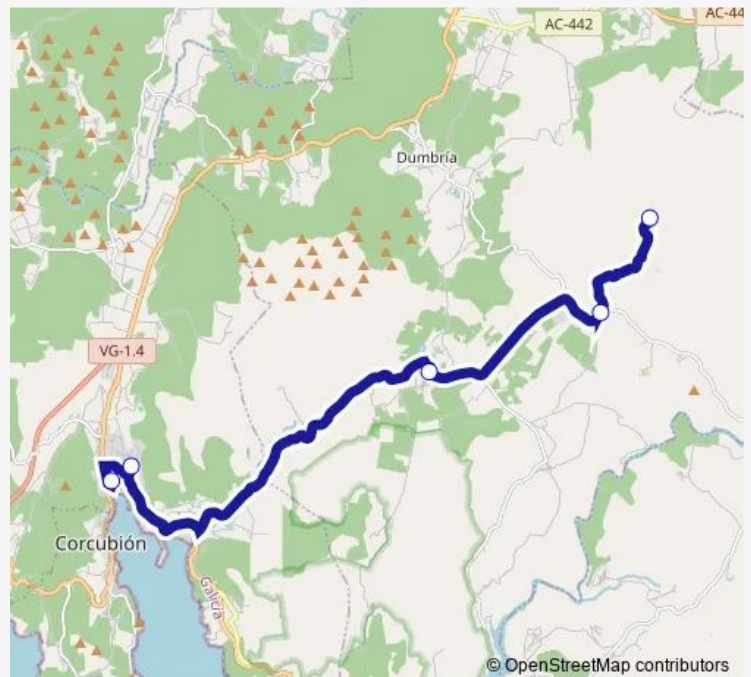

Bus Xg813019 CEE-Paradela

[Go to website](#)

Direction

Paradela — Cee

5 stops

[Open route schedule](#)

Paradela

Hospital

A Igrexa/Casanova

IES Agra DE Raíces

Cee

Route schedule

Paradela — Cee

Monday	07:55-15:55
Tuesday	07:55
Wednesday	07:55
Thursday	07:55
Friday	07:55
Saturday	—
Sunday	—

Route info

Direction: Paradela

Stops: 5

Trip Duration: 0 hour 25 min

■ Xg813019 — CEE-Paradela

BusMaps

Direction

Cee — Paradela

5 stops

[Open route schedule](#)

Route info

Direction: Cee

Stops: 5

Trip Duration: 0 hour 25 min

Xg813019 Bus time schedules and route maps are available in an offline PDF at busmaps.com. Use the busmaps.com website to see live bus times, train schedule or subway schedule, and step-by-step directions for all public transit in Dumbria