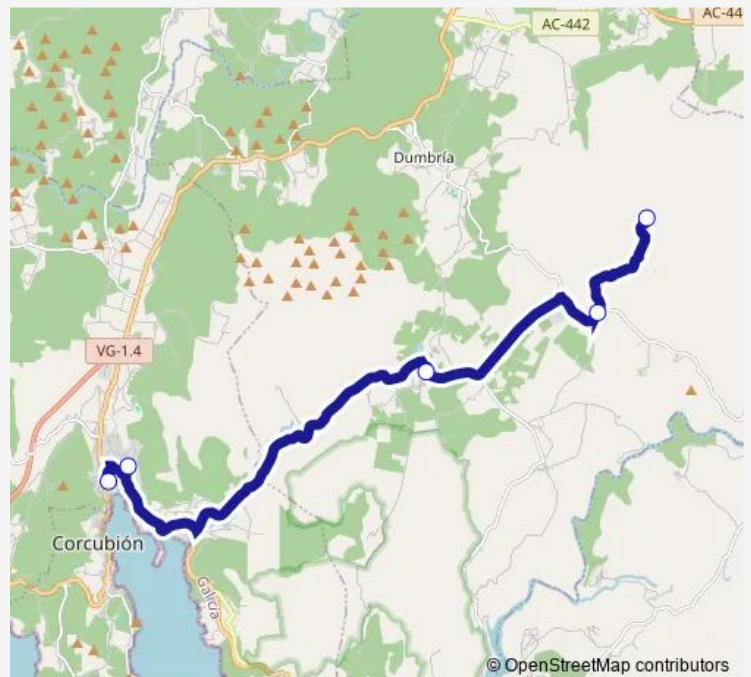

### Route schedule

Paradela — Cee

Monday 07:55-15:55

Tuesday 07:55-08:30

Wednesday 07:55

Thursday 07:55

Friday 07:55

Saturday —

### Route info

Direction: Paradela

Stops: 5

Trip Duration: 0 hour 25 min

XG813019 — CEE-Paradela

**Direction**

Cee — Paradela

5 stops

Monday	14:10-18:10
Tuesday	13:30-14:10
Wednesday	14:10
Thursday	14:10
Friday	14:10
Saturday	—
Sunday	—

**Route info**

Direction: Cee

Stops: 5

Trip Duration: 0 hour 25 min

XG813019 Bus time schedules and route maps are available in an offline PDF at [busmaps.com](https://busmaps.com). Use the [busmaps.com](https://busmaps.com) website to see live bus times, train schedule or subway schedule, and step-by-step directions for all public transit in Dumbria