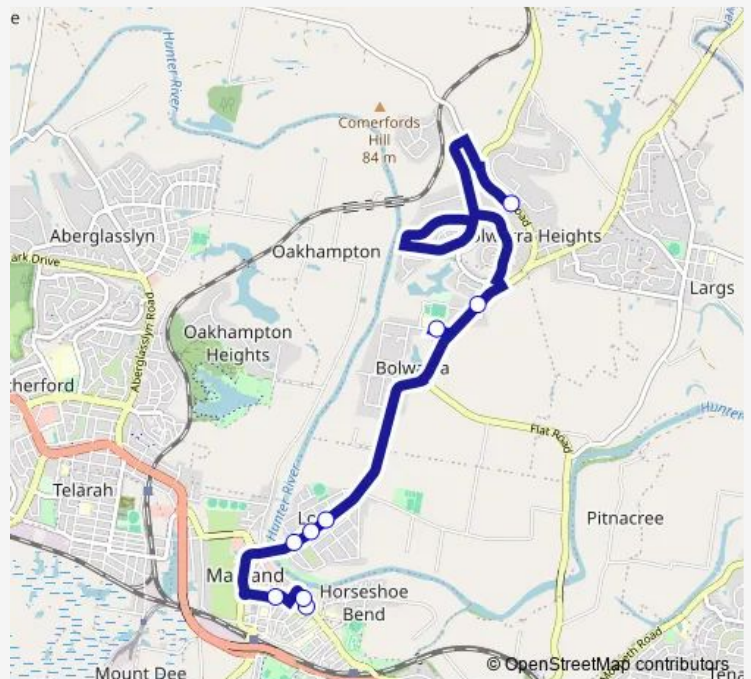

School Bus 2161 All Saints College St Peters Campus to Tocal Rd near Hilldale Dr

[Go to website](#)

Direction

Uniting Church Maitland, Ken Tubman Dr — Tocal Rd Before Hilldale Dr (Hail And Ride)

9 stops

[Open route schedule](#)

- Uniting Church Maitland, Ken Tubman Dr
- High St After Ken Tubman Dr
- Ken Tubman Dr At Elgin St
- Belmore Rd At Brisbane St
- Belmore Rd At Nillo St
- Belmore Rd At Allan St
- Bolwarra Heights Public School Bolwarra Rd
- Paterson Rd Opp Bolwarra Uniting Church
- Tocal Rd Before Hilldale Dr (Hail And Ride)

Route schedule

Uniting Church Maitland, Ken Tubman Dr — Tocal Rd Before Hilldale Dr (Hail And Ride)

Monday	15:22
Tuesday	15:22
Wednesday	15:22
Thursday	15:22
Friday	15:22
Saturday	—
Sunday	—

Route info

Direction: Uniting Church Maitland, Ken Tubman Dr

Stops: 9

Trip Duration: 0 hour 25 min

2161 — All Saints College St Peters Campus to Tocal Rd near Hilldale Dr

2161 School Bus time schedules and route maps are available in an offline PDF at busmaps.com. Use the busmaps.com website to see live bus times, train schedule or subway schedule, and step-by-step directions for all public transit in Maitland