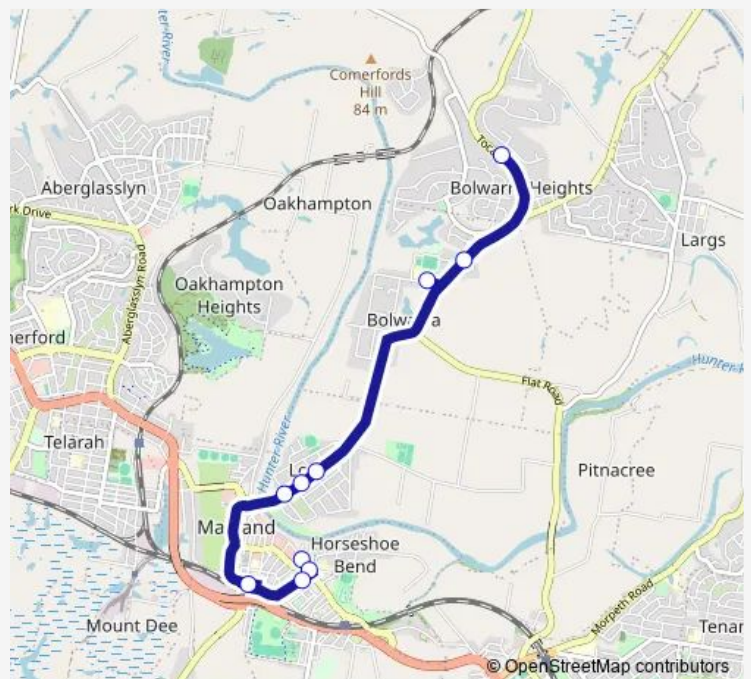

School Bus 2161 All Saints College St Peters Campus to Tocal Rd near Hilldale Dr

[Go to website](#)

Direction

St Peters Maitland, High St — Tocal Rd Before Hilldale Dr (Hail And Ride)

10 stops

[Open route schedule](#)

St Peters Maitland, High St

High St At Hunter St

Victoria St Opp St John The Baptist Primary School

Maitland Station, Railway St

Belmore Rd At Brisbane St

Belmore Rd At Nillo St

Belmore Rd At Allan St

Bolwarra Heights Public School Bolwarra Rd

Paterson Rd Opp Bolwarra Uniting Church

Tocal Rd Before Hilldale Dr (Hail And Ride)

Route schedule

St Peters Maitland, High St — Tocal Rd Before Hilldale Dr (Hail And Ride)

Monday 15:22

Tuesday 15:22

Wednesday 15:22

Thursday 15:22

Friday 15:22

Saturday —

Sunday —

Route info

Direction: St Peters Maitland, High St

Stops: 10

Trip Duration: 0 hour 25 min