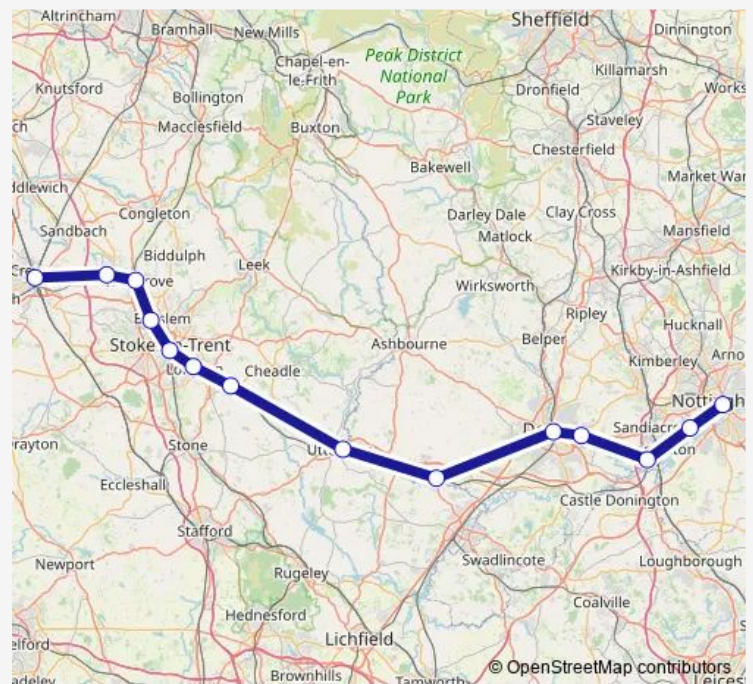

### Route schedule

Crewe — Nottingham

Monday 18:09-21:20

Tuesday 18:09-21:20

Wednesday 18:09-21:20

Thursday 18:09-21:20

Friday 18:09-21:20

Saturday 18:08-20:08

### Route info

Direction: Crewe

Stops: 14

Trip Duration: 1 hour 42 min

Em:Cre->Not — EM train service from CRE to Not

Em:Cre->Not Rail time schedules and route maps are available in an offline PDF at [busmaps.com](https://busmaps.com). Use the [busmaps.com](https://busmaps.com) website to see live bus times, train schedule or subway schedule, and step-by-step directions for all public transit in Stoke-on-Trent