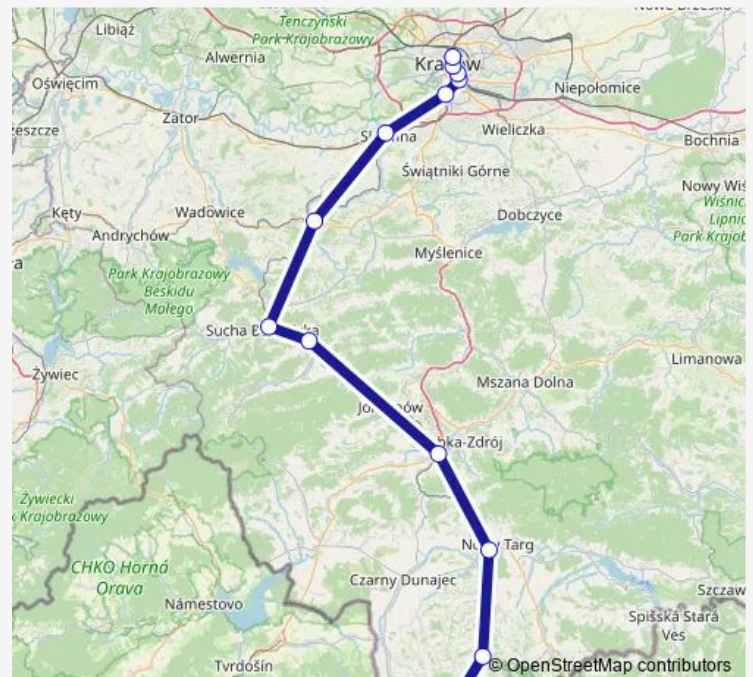

Thursday —

Friday —

Saturday 19:22

Sunday 19:22

Route info

Direction: Zakopane

Stops: 13

Trip Duration: 2 hour 38 min

 Luxtorpeda

 BusMaps

Direction

Kraków Główny — Zakopane

13 stops

[Open route schedule](#)

Kraków Główny

Kraków Grzegórzki

06:28

Sunday

06:28

Route info

Direction: Kraków Główny

Stops: 13

Trip Duration: 2 hour 52 min

Luxtorpeda Rail time schedules and route maps are available in an offline PDF at busmaps.com. Use the busmaps.com website to see live bus times, train schedule or subway schedule, and step-by-step directions for all public transit in Krakow