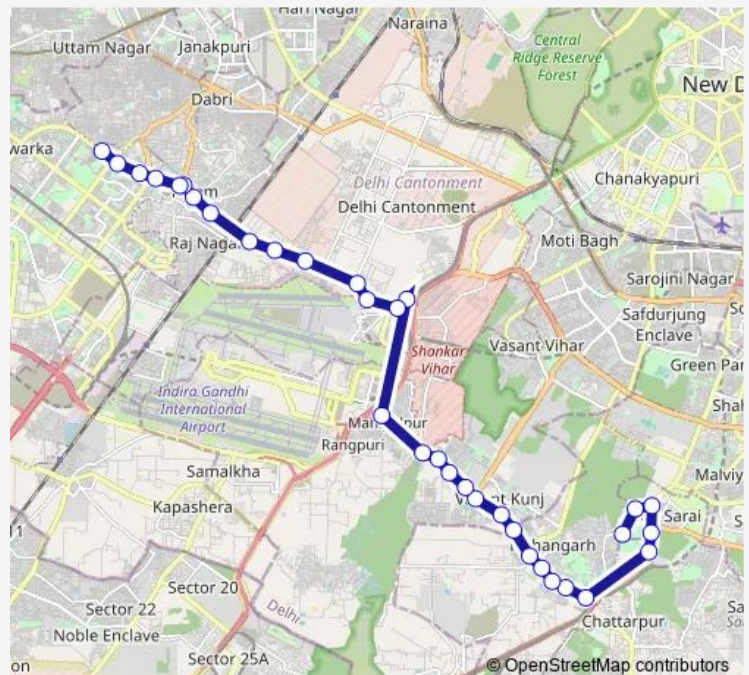

Thursday 06:40-18:10

Friday 06:40-18:10

Saturday 06:40-18:10

Sunday 06:40-18:10

Route info

Direction: Mehrauli Terminal

Stops: 33

Trip Duration: 1 hour 24 min

715down

BusMaps

Hanuman Mandir

Indian Oil Station

Prehlad Pur

Palam Colony Flyover

Palam Gaon Crossing

Mangla Puri Xing