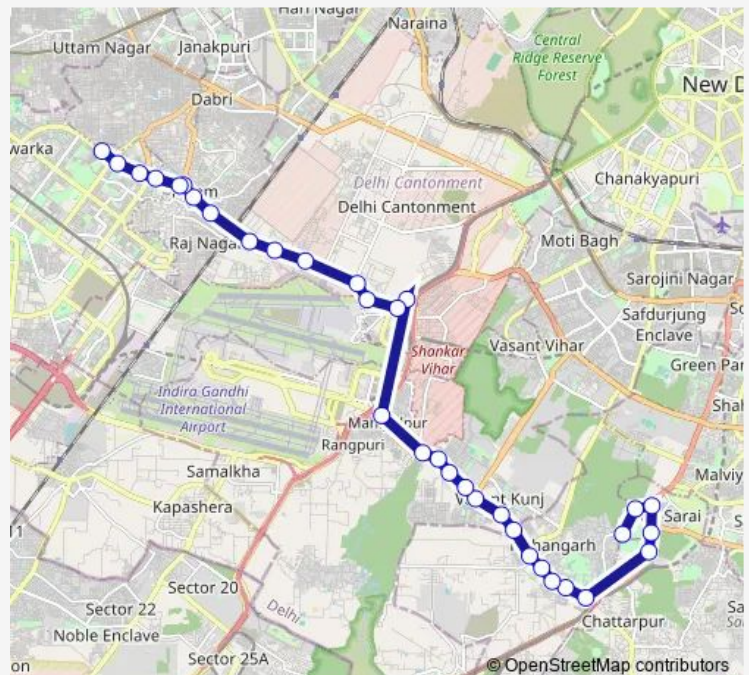

Thursday 06:40-18:10

Friday 06:40-18:10

Saturday 06:40-18:10

Sunday 06:40-18:10

Route info

Direction: Mehrauli Terminal

Stops: 33

Trip Duration: 1 hour 24 min

715down

BusMaps

Hanuman Mandir

Indian Oil Station

Prehlad Pur

Palam Colony Flyover

Palam Gaon Crossing

Mangla Puri Xing