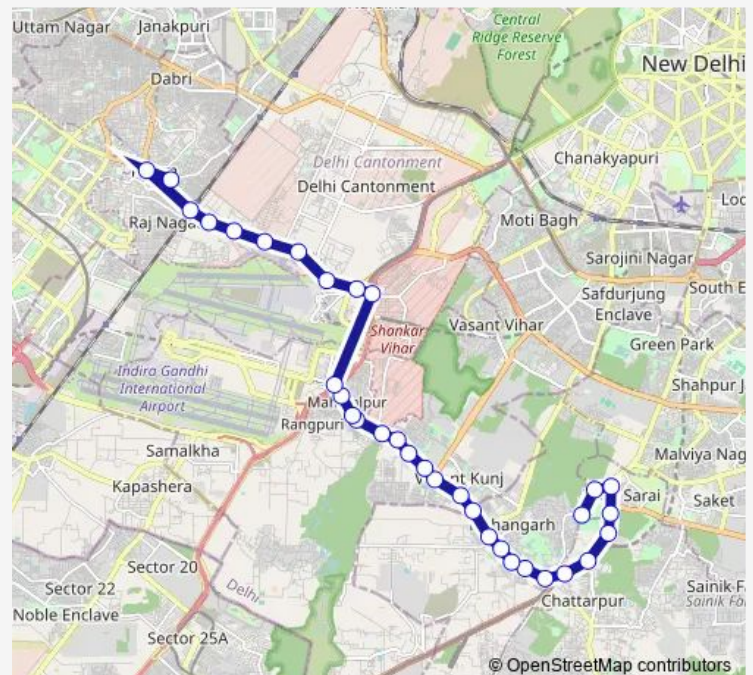

### Route schedule

Mehrauli Terminal — Mangla Puri Terminal

Monday 06:12-21:57

Tuesday 06:12-21:57

Wednesday 06:12-21:57

Thursday 06:12-21:57

Friday 06:12-21:57

Saturday 06:12-21:57

Sunday 06:12-21:57

### Route info

Direction: Mehrauli Terminal

Stops: 33

Trip Duration: 1 hour 17 min

715down

BusMaps

Mahipal Pur Village

Mahipal Pur (NH-8)