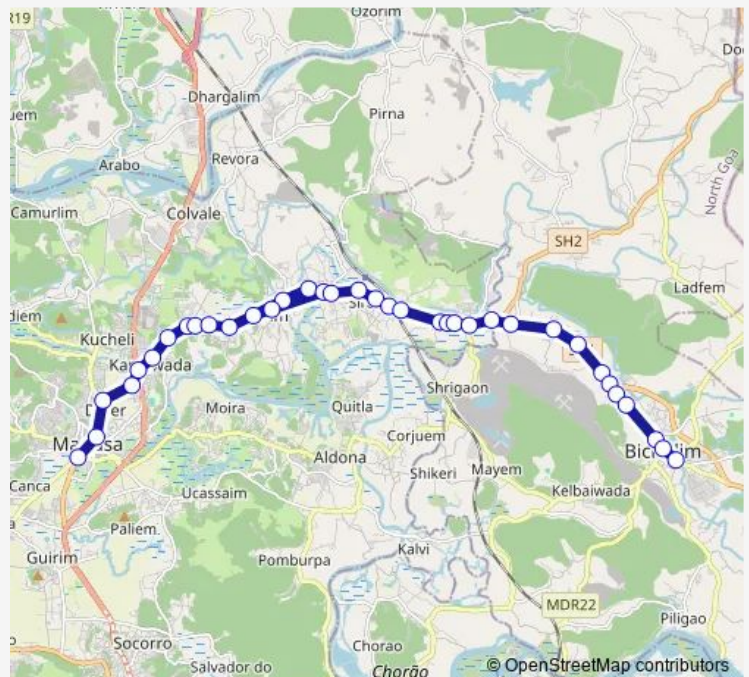

Thursday 19:30

Friday 19:30

Saturday 19:30

Sunday 19:30

Route info

Direction: Bicholim KTC Bus Stand

Stops: 36

Trip Duration: 0 hour 40 min