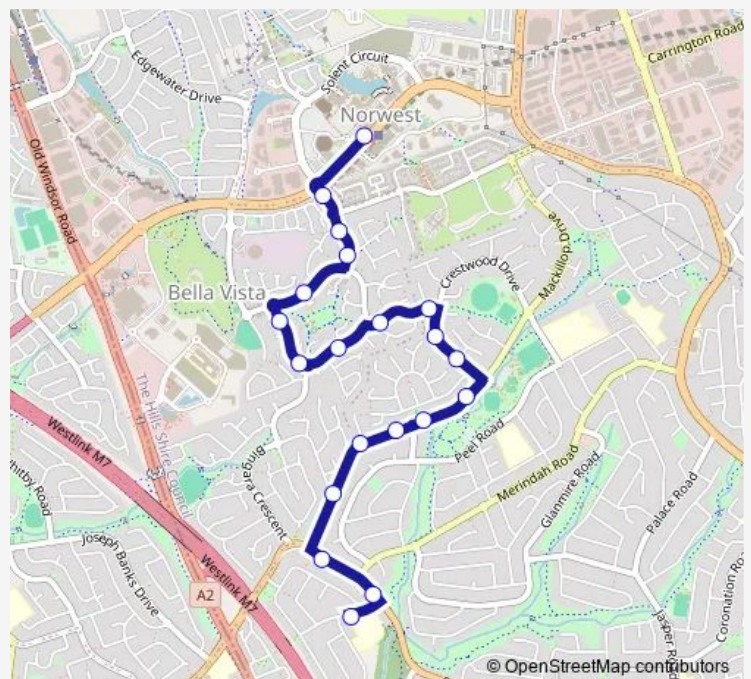

School Bus 2548 Matthew Pearce PS to Norwest Station

[Go to website](#)

Direction

Matthew Pearce Public School, Astoria Park Rd — Nor-west Bvd Opp Norwest Station

20 stops

[Open route schedule](#)

Matthew Pearce Public School, Astoria Park Rd

Crestwood Dr Opp Oakdale Pl

Crestwood Dr After Oakdale Pl

Saxonvale Rd Opp Tulloch Pl

Saxonvale Rd At Fitzgerald Way

Bella Vista Dr Opp Orangery Pl

Bella Vista Dr After Providence Dr

Bella Vista Dr At Chipp Ct

Bella Vista Dr Opp Ripley Glade

Reston Grange Opp Whiteman Av

Reston Grange At Stock Farm Av

Reston Grange At Norwest Bvd

Norwest Bvd Opp Norwest Station

Route schedule

Matthew Pearce Public School, Astoria Park Rd — Nor-west Bvd Opp Norwest Station

Monday	15:05
Tuesday	15:05
Wednesday	15:05
Thursday	15:05
Friday	15:05
Saturday	—
Sunday	—

Route info

Direction: Matthew Pearce Public School, Astoria Park Rd

Stops: 20

Trip Duration: 0 hour 19 min

2548 — Matthew Pearce PS to Norwest Station