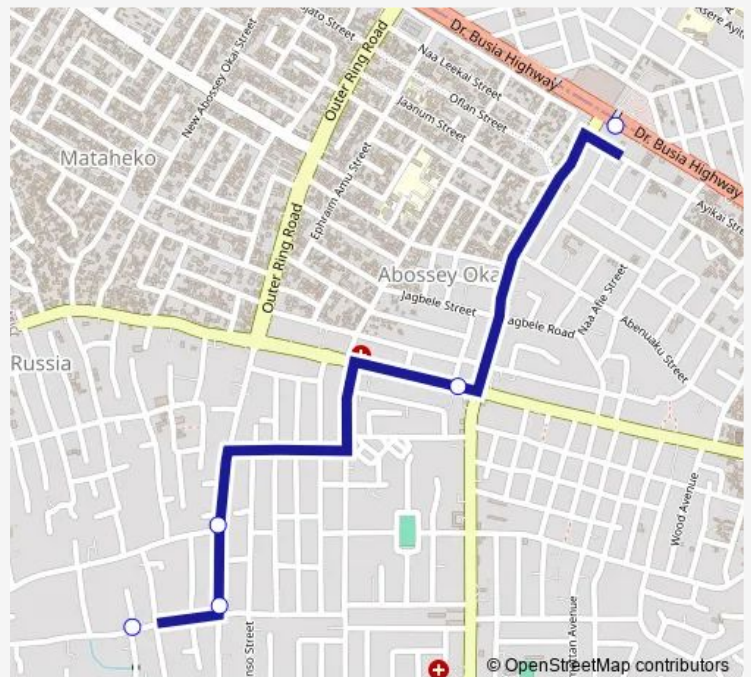

Bus 265a Kaneshie Mkt Cmplx to Sukura Station

[Go to website](#)

Direction

Terminal Kaneshie Mkt Cmplx — Terminal Sukura Station

5 stops

[Open route schedule](#)

Terminal Kaneshie Mkt Cmplx

Zongo Junction 410

Thursday 09:23

Friday 09:23

Saturday 09:23

Sunday 09:23

Route info

Direction: Terminal Kaneshie Mkt Cmplx

Stops: 5

Trip Duration: 0 hour 10 min

■ 265a — Kaneshie Mkt Cmplx to Sukura Station

265a Bus time schedules and route maps are available in an offline PDF at busmaps.com. Use the busmaps.com website to see live bus times, train schedule or subway schedule, and step-by-step directions for all public transit in Accra