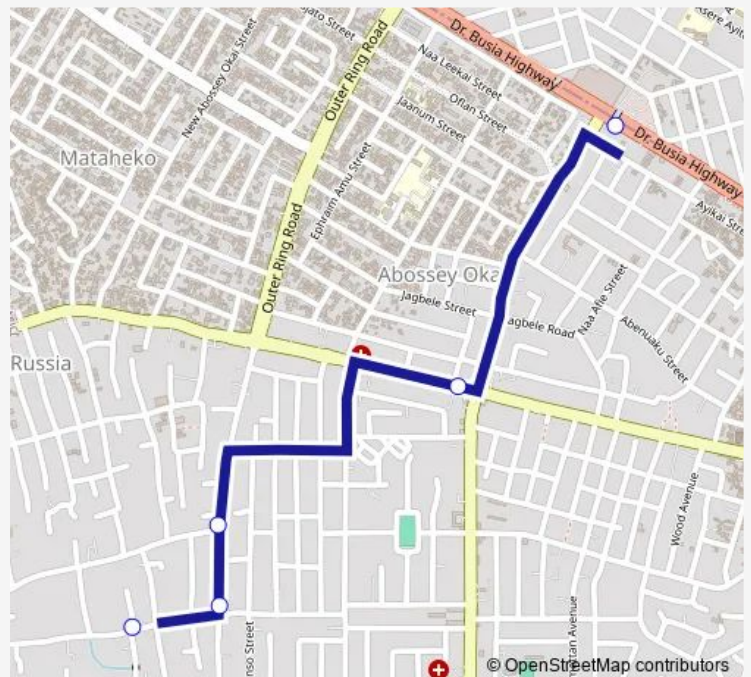

Bus 265A Kaneshie Mkt Cmplx to Sukura Station

[Go to website](#)

Direction

Terminal Kaneshie Mkt Cmplx — Terminal Sukura Station

5 stops

[Open route schedule](#)

Terminal Kaneshie Mkt Cmplx

Zongo Junction 410

Thursday 09:23

Friday 09:23

Saturday 09:23

Sunday 09:23

Route info

Direction: Terminal Kaneshie Mkt Cmplx

Stops: 5

Trip Duration: 0 hour 10 min

■ 265A — Kaneshie Mkt Cmplx to Sukura Station

265A Bus time schedules and route maps are available in an offline PDF at busmaps.com. Use the busmaps.com website to see live bus times, train schedule or subway schedule, and step-by-step directions for all public transit in Accra