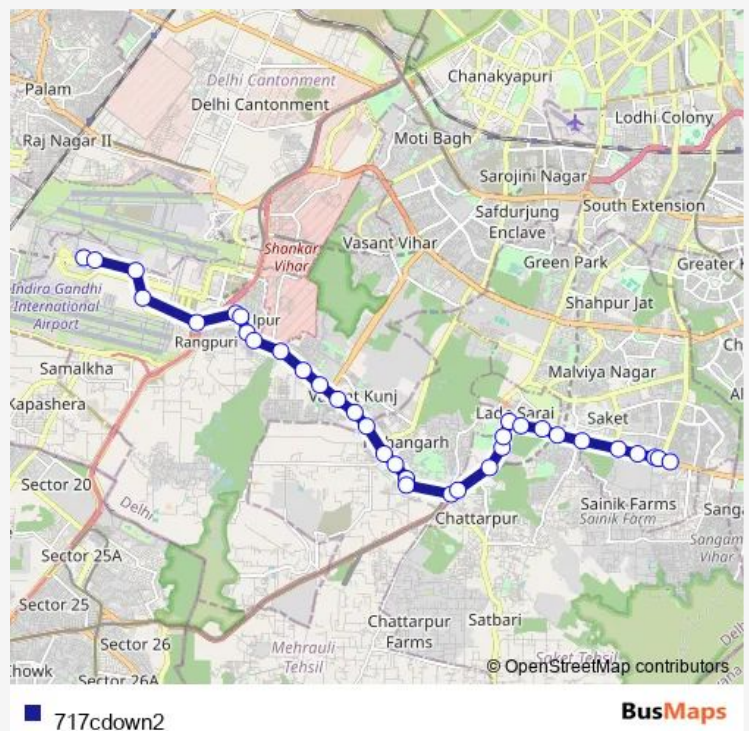

Vasant Kunj Sec-A Pkt - B/C

Andheria Bagh More / Chhatarpur Metro Station

Andheria Bagh More

Route schedule

IGI Airport Terminal 2 (Air India Office) — Ambedkar Nagar Depot

Monday 07:25-20:31

Tuesday 07:25-20:31

Wednesday 07:25-20:31

Thursday 07:25-20:31

Friday 07:25-20:31

Saturday 07:25-20:31

Sunday 07:25-20:31

Route info

Direction: IGI Airport Terminal 2 (Air India Office)

Stops: 34

Trip Duration: 1 hour 7 min

717cdown2

Qutub Minar Metro Station

Delhi Jal Board (MG Road)

Ahinsa Sthal

Lado Sarai Crossing

Lado Sarai

Dhaura Peer Lado Sarai