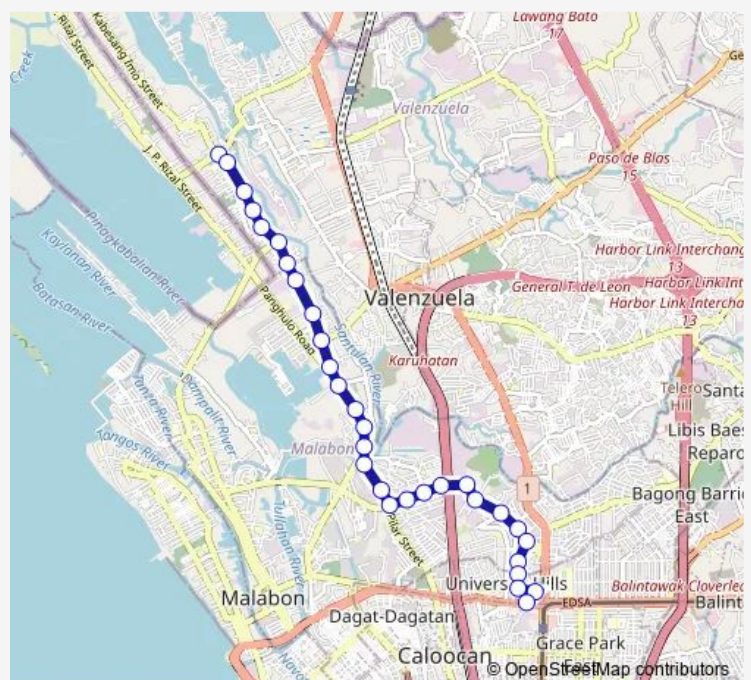

M. D. Del Pilar / Mesina Intersection, Malabon City

M. D. Del Pilar / Mejorada Intersection, Malabon City

Malabon High School, M. D. Del Pilar, Malabon City

### Route schedule

San Diego de Alcalá Parish, Palassan Road, Kapitan Viilila, Valenzuela City — Lapu-lapu / Samson Road Intersection, Malabon City

Monday	00:00
Tuesday	00:00
Wednesday	00:00
Thursday	00:00
Friday	00:00
Saturday	00:00
Sunday	00:00

### Route info

Direction: San Diego de Alcalá Parish, Palassan Road, Kapitan Viilila, Valenzuela City

Stops: 31

Trip Duration: 0 hour 39 min

■ Monumento - Polo via Acacia, M.H. del Pilar

Gov. W. Pascual Avenue / Maria Clara, Malabon City

Tinajeros Market, Gov. W. Pascual Avenue, Malabon City

Caltex Fuel Station, Gov. W. Pascual Avenue, Malabon City

Gov. W. Pascual Avenue, Malabon City

Gov. W. Pascual Avenue / Industrial Avenue Intersection, Malabon City