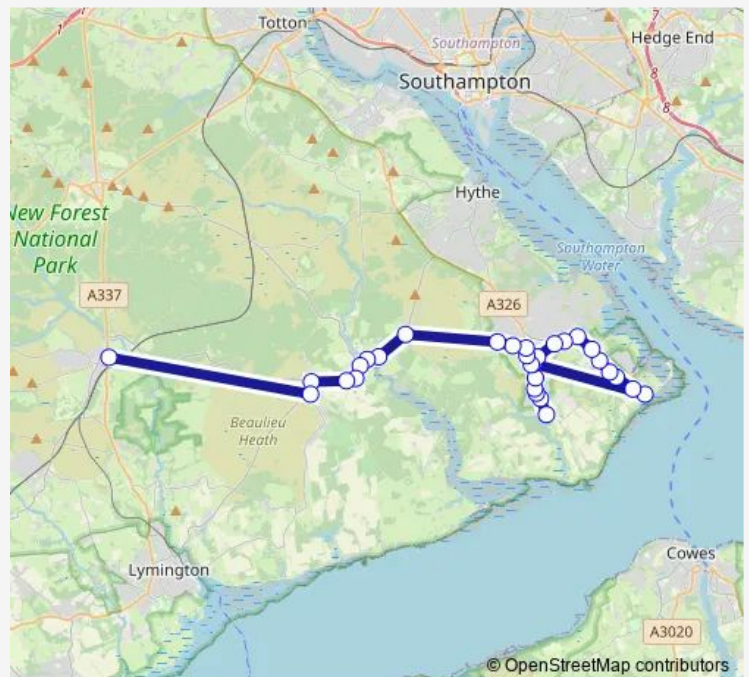

Rollestone Crossroads

Bethany Gospel Hall

Whitefield Road

Route schedule

Whitefield Farm — Brockenhurst College

Monday 07:53

Tuesday 07:53

Wednesday 07:53

Thursday 07:53

Friday 07:53

Saturday —

Sunday —

Route info

Direction: Whitefield Farm

Stops: 30

Trip Duration: 0 hour 55 min

■ C4 — Langley - Holbury - Brockenhurst College

Hill Top Gate

Dock Lane

Abbey Church

Beaulieu Garage

Bunkers Hill

Harlicks Hill

Furzey Lane Junction

Masseys Lane

Brockenhurst College

Direction

Brockenhurst College — Whitefield Farm

30 stops

[Open route schedule](#)

Brockenhurst College

Masseys Lane