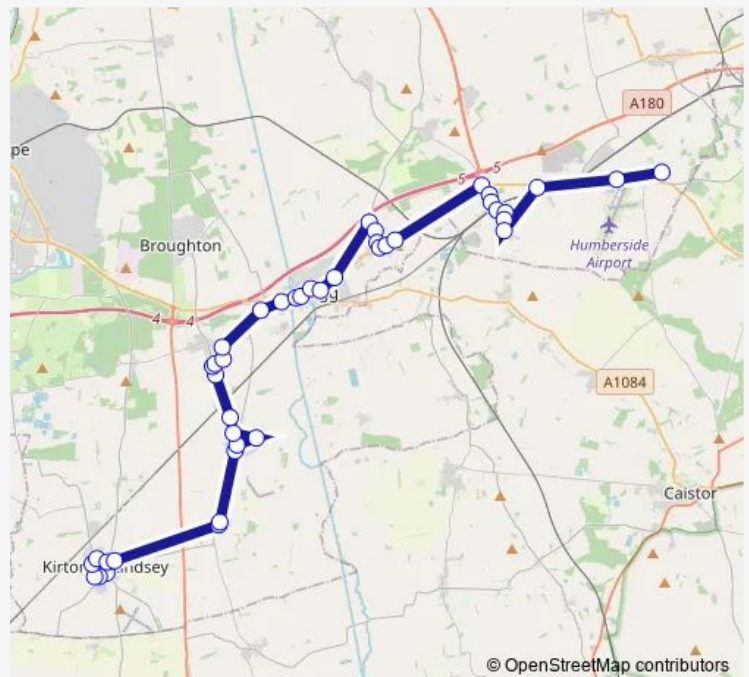

Mill Lane

King William Pub

Silversides Lane

Route schedule

Southcliff Road (opp High Street) — Ransom Court

Monday —

Tuesday —

Wednesday —

Thursday —

Friday —

Saturday 08:40-16:40

Sunday —

Route info

Direction: Southcliff Road (opp High Street)

Stops: 42

Trip Duration: 0 hour 57 min

■ c4

BusMaps

Falcon Way

Brocklesby Court

Cary Lane

White Horse

Cemetery

Tunnel Road (opp Hillbar House)

Wednesday —

Thursday —

Friday —

Saturday 09:05-17:05

Sunday —

Route info

Direction: Ransom Court

Stops: 39