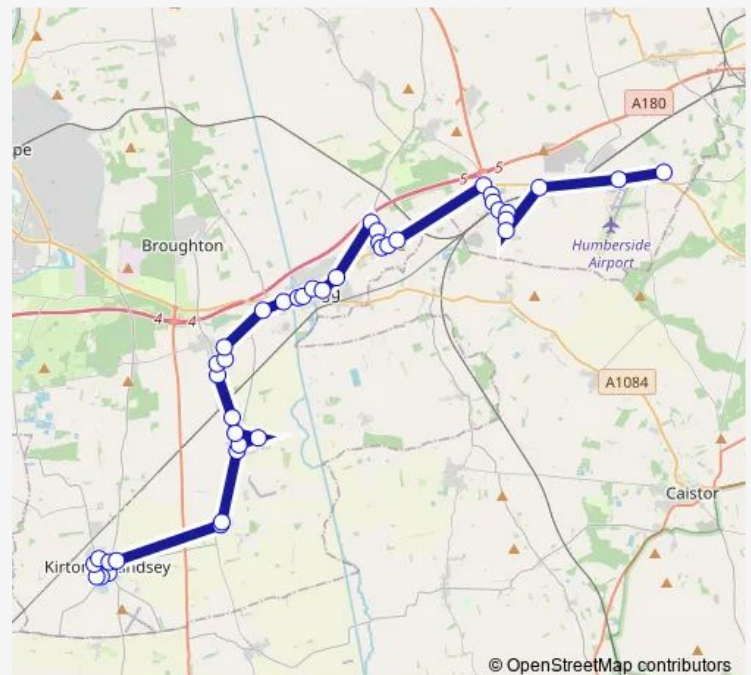

Thursday —

Friday —

Saturday 08:40-16:40

Sunday —

Route info

Direction: Southcliff Road (opp High Street)

Stops: 42

Trip Duration: 0 hour 57 min

■ c4 — Kirton In Lindsey - Brigg - Kirmington

Falcon Way

Brocklesby Court

Cary Lane

White Horse

Cemetery

Tunnel Road (opp Hillbar House)

Old Mill Lane

Vicarage Motors

Vicarage Avenue

Old Mill Lane

Tunnel Road (o/s Hillbar House)

Churchill Avenue

Cemetery

White Horse

Cary Lane

09:05-17:05

Sunday

—

Route info

Direction: Ransom Court

Stops: 39

Trip Duration: 0 hour 50 min

St Martins Road