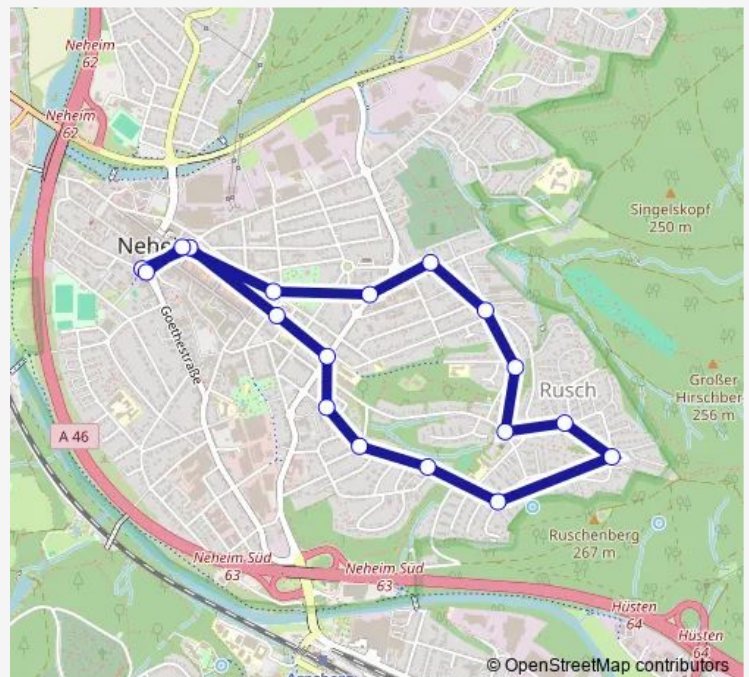

Bus C4 Johanneskirche - Rusch - Johanneskirche

[Go to website](#)

Direction

Neheim, Busbahnhof C — Neheim, Busbahnhof A

18 stops

[Open route schedule](#)

- Neheim, Busbahnhof C
- Neheim, Johanneskirche
- Neheim, Grimmeschule
- Neheim, St.-Ursula-Gymnasium
- Neheim, Hauptpostamt
- Neheim, Annastraße
- Neheim, Zum Müggenberg
- Neheim, Marienburgweg
- Neheim, Ermlandweg
- Neheim, Allensteinweg
- Neheim, Königsbergstraße
- Neheim, Hilsmannweg
- Neheim, Am Neheimer Kopf
- Neheim, Alter Holzweg
- Neheim, Graf-Gottfried-Str.
- Neheim, Oberstraße
- Neheim, Johanneskirche
- Neheim, Busbahnhof A

Stops: 18

Trip Duration: 0 hour 24 min

■ C4 — Johanneskirche - Rusch - Johanneskirche

BusMaps

Direction

Neheim-Hüsten, Bahnhof B — Neheim, Busbahnhof A

11 stops

[Open route schedule](#)

Tuesday —

Wednesday —

Thursday —

Friday 07:02

Saturday —

Sunday —

Route info

Direction: Neheim, Hauptpostamt

Stops: 17

Trip Duration: 0 hour 28 min

C4 Bus time schedules and route maps are available in an offline PDF at busmaps.com. Use the busmaps.com website to see live bus times, train schedule or subway schedule, and step-by-step directions for all public transit in Arnsberg