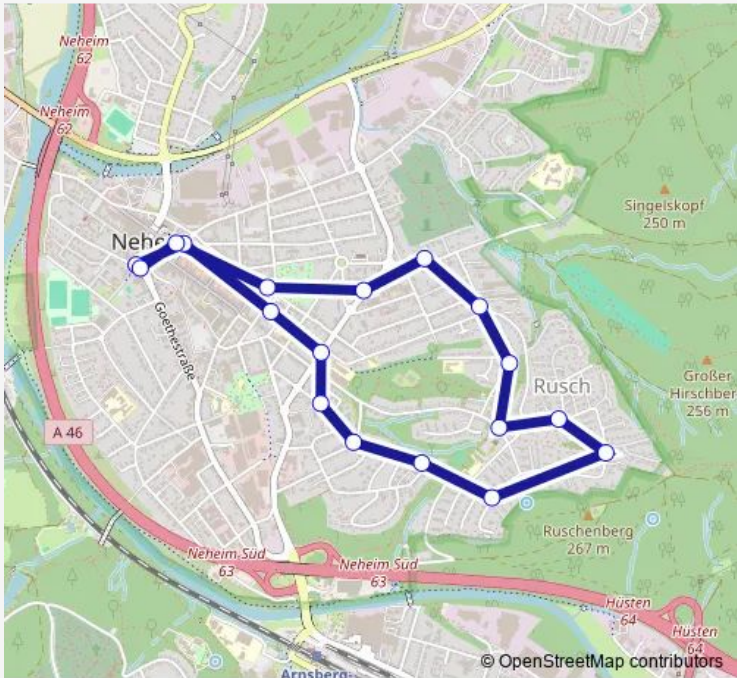

Bus C4 Johanneskirche - Rusch - Johanneskirche

[Go to website](#)

Direction
 Neheim-Hüsten, Bahnhof B — Neheim, Busbahnhof A
 14 stops
[Open route schedule](#)

- Neheim-Hüsten, Bahnhof B
- Neheim, Am Sonnenufer
- Neheim, Stenbergstraße
- Neheim, Hauptpostamt
- Neheim, Annastraße
- Neheim, Zum Müggenberg
- Neheim, Marienburgweg
- Neheim, Ermlandweg
- Neheim, Allensteinweg
- Neheim, Königsbergstraße
- Neheim, Hilsmannweg
- Neheim, Am Neheimer Kopf
- Neheim, Alter Holzweg
- Neheim, Busbahnhof A

Direction

Neheim, Busbahnhof C — Neheim, Busbahnhof A

18 stops

[Open route schedule](#)

Neheim, Busbahnhof C

Neheim, Johanneskirche

Neheim, Grimmeschule

Neheim, St.-Ursula-Gymnasium

Monday 07:30-19:02

Tuesday 07:30-19:02

Wednesday 07:30-19:02

Thursday 07:30-19:02

Friday 07:30-19:02

Saturday 08:02-17:32

Sunday 14:32-17:32

Route info

Sunday —

Route info

Direction: Neheim, Hauptpostamt

Stops: 17

Trip Duration: 0 hour 28 min

C4 Bus time schedules and route maps are available in an offline PDF at busmaps.com. Use the busmaps.com website to see live bus times, train schedule or subway schedule, and step-by-step directions for all public transit in Arnsberg