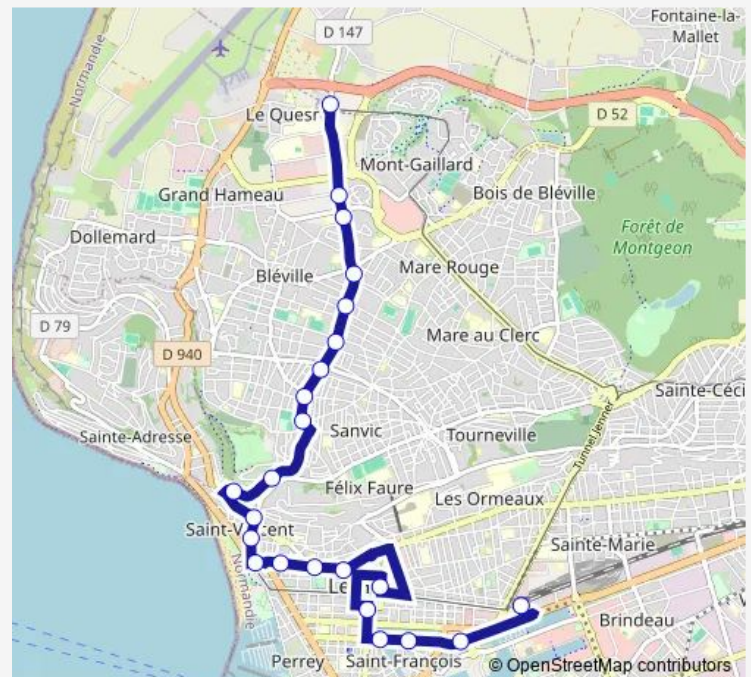

### Route schedule

Grand Hameau — Gares

Monday 04:55-23:35

Tuesday 04:55-23:35

Wednesday 04:55-23:35

Thursday 04:55-23:35

Friday 04:55-23:35

Saturday 04:55-23:35

### Route info

Direction: Grand Hameau

Stops: 23

Trip Duration: 0 hour 27 min

C4 — Grand Hameau - Gares

Pont Vauban

Gares