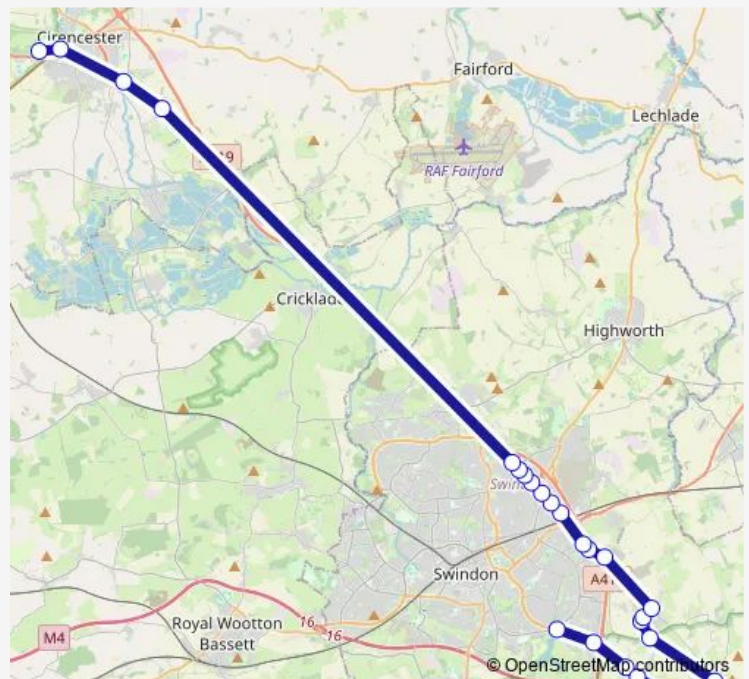

Thursday 07:40-11:38

Friday 07:40-11:38

Saturday —

Sunday —

Route info

Direction: Sun Inn

Stops: 24

Trip Duration: 1 hour 5 min

■ C4 — Coate - Cirencester College

Preston Toll Bar

Hospital

College Grounds (Scholars & Staff Only)

Direction

College Grounds (Scholars & Staff Only) — Sun Inn

28 stops

[Open route schedule](#)

Saturday —

Sunday —

Route info

Direction: College Grounds (Scholars & Staff Only)

Stops: 28

Trip Duration: 0 hour 46 min

Great Western Hospital

Coate Village