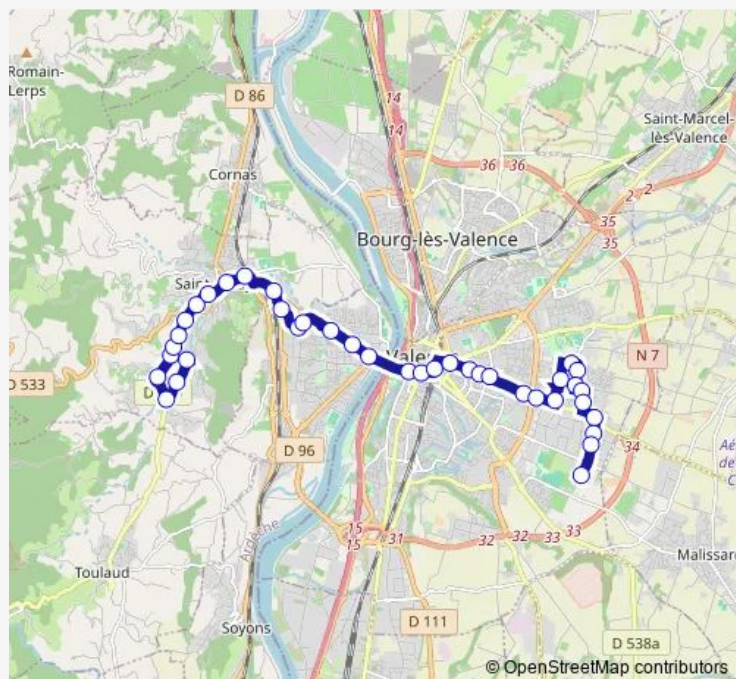

Basse Ville

Route schedule

Valence Centre Penitenciaire — ST Peray Mairie

Monday 08:21-19:16

Tuesday 08:21-19:16

Wednesday 08:21-19:16

Thursday 08:21-19:16

Friday 08:21-19:16

Saturday 19:48

Sunday —

Route info

Direction: Valence Centre Penitenciaire

Stops: 33

Trip Duration: 0 hour 42 min

Bottet

Faucon

Crussol

ST Peray Mairie

Direction

ST Peray Ployes — Valence Centre Penitenciaire

39 stops

[Open route schedule](#)

ST Peray Ployes

Chavas

Route info

Direction: ST Peray Ployes

Stops: 39

Trip Duration: 0 hour 49 min

Valence Montplaisir

Peyrus

Afpa

Chopin