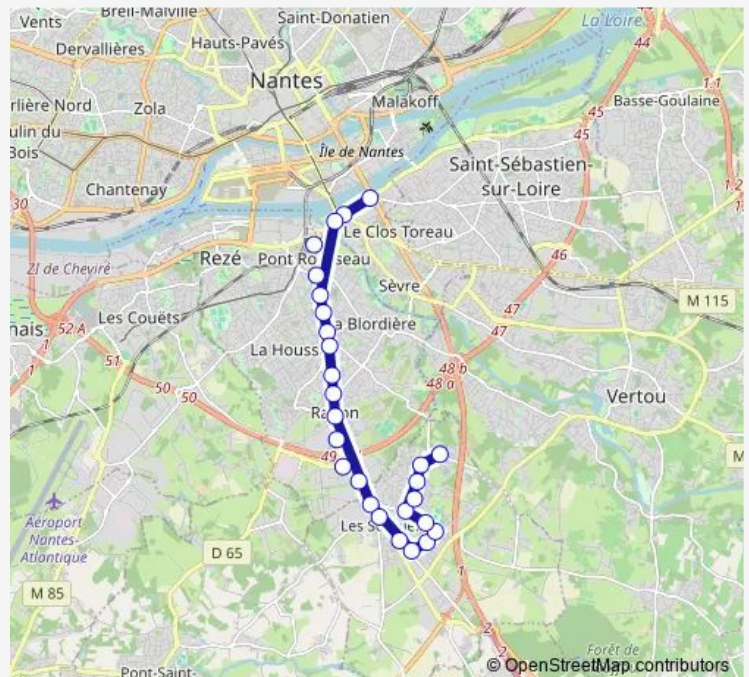

Direction

Les Sorinières — Greneraie

26 stops

[Open route schedule](#)

- Les Sorinières
- Les Faulx
- Haute Lande
- Corberie
- Prières
- Rouet
- Papillons
- Clos du Moulin
- Champ Fleuri
- Écoles
- Mairie des Sorinières
- Rue de Nantes
- Retas
- Porte de Rezé
- Corbinerie
- Ragon
- La Carrée
- Blanchet
- Flora Tristan
- Trois Moulins
- Pinier

Route schedule

Les Sorinières — Greneraie

Monday	05:05-00:11 ⁺¹
Tuesday	05:05-00:11 ⁺¹
Wednesday	05:05-00:11 ⁺¹
Thursday	05:05-00:11 ⁺¹
Friday	05:05-02:11 ⁺¹
Saturday	05:00-02:11 ⁺¹
Sunday	06:28-00:11 ⁺¹

Route info

Direction: Les Sorinières

Stops: 26

Trip Duration: 0 hour 29 min

St-Paul - Salengro

Félix Tableau

Pont Rousseau - Martyrs

Pirmil

Monday	05:18-00:44 ⁺¹
Tuesday	05:18-00:44 ⁺¹
Wednesday	05:18-00:44 ⁺¹
Thursday	05:18-00:44 ⁺¹
Friday	05:18-02:44 ⁺¹
Saturday	05:17-02:44 ⁺¹
Sunday	06:38-00:44 ⁺¹

Route info

Direction: Greneraie

Stops: 27