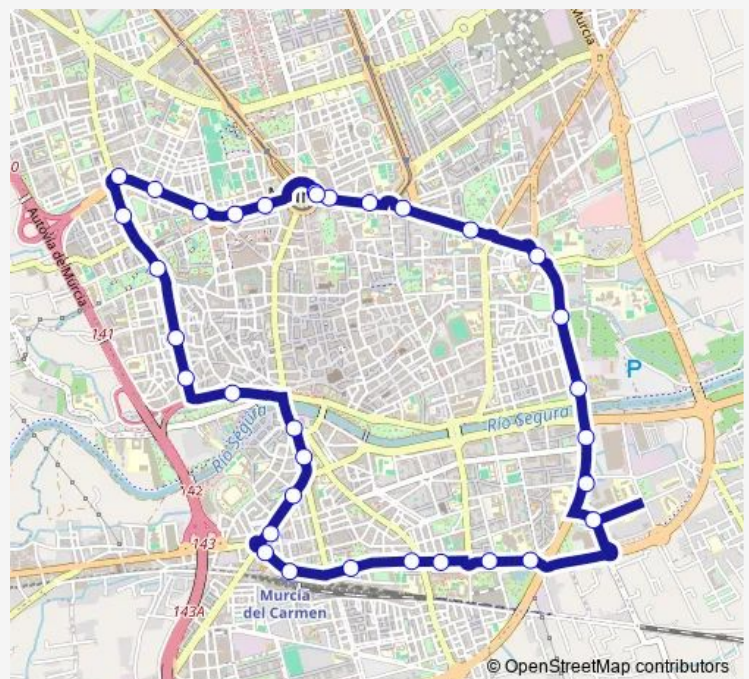

Pintor Pedro Flores 32

Pintor Almela Costa (Par)

Centro Salud Infante Frente

Route schedule

Pza. Circular 14 — Plz. Circular 14 (V)

Monday 07:00-15:14

Tuesday 07:00-15:14

Wednesday 07:00-15:14

Thursday 07:00-15:14

Friday 07:00-15:14

Saturday —

Sunday —

Route info

Direction: Pza. Circular 14

Stops: 33

Trip Duration: 0 hour 52 min

37 stops

[Open route schedule](#)

Pza. Circular 14

Cárcel Vieja

Primo de Rivera 12

Ronda Norte 4

Ronda Norte 16

Renault

Thursday 07:20

Friday 07:20

Saturday —

Sunday —

Route info

Direction: Pza. Circular 14

Stops: 37

Trip Duration: 0 hour 58 min