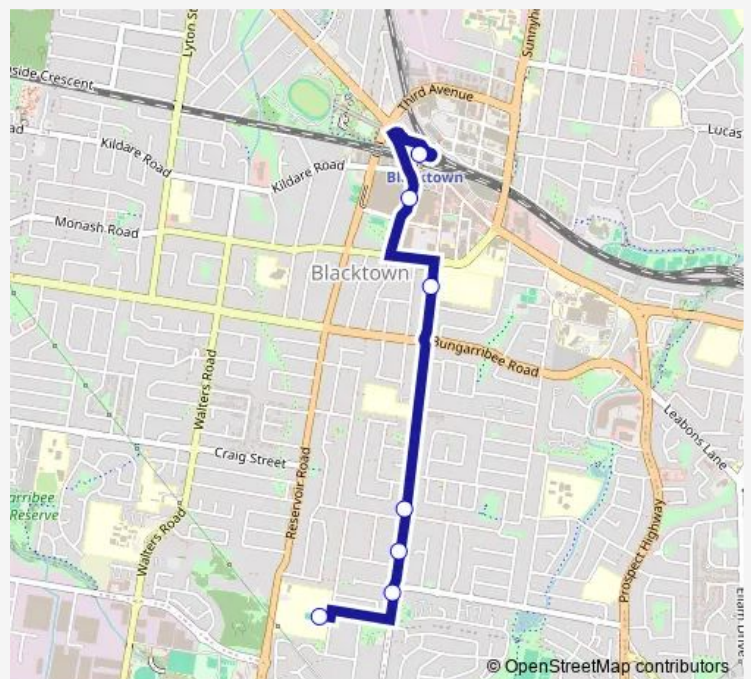

Flushcombe Rd At Stela Pl

Flushcombe Rd Before Julie St

Flushcombe Rd Opp Stanley St

Flushcombe Rd Opp Patrician Brothers College

Westpoint Bus Interchange, Stand 2

Blacktown Interchange

Route schedule

St Michael's Primary School, Orwell St — Blacktown Interchange

Monday 15:20

Tuesday 15:20

Wednesday 15:20

Thursday 15:20

Friday 15:20

Saturday —

Sunday —

Route info

Direction: St Michael's Primary School, Orwell St

Stops: 7

Trip Duration: 0 hour 15 min

6565 — Nagle Girls HS to Blacktown Station

6565 School Bus time schedules and route maps are available in an offline PDF at busmaps.com. Use the busmaps.com website to see live bus times, train schedule or subway schedule, and step-by-step directions for all public transit in Parramatta