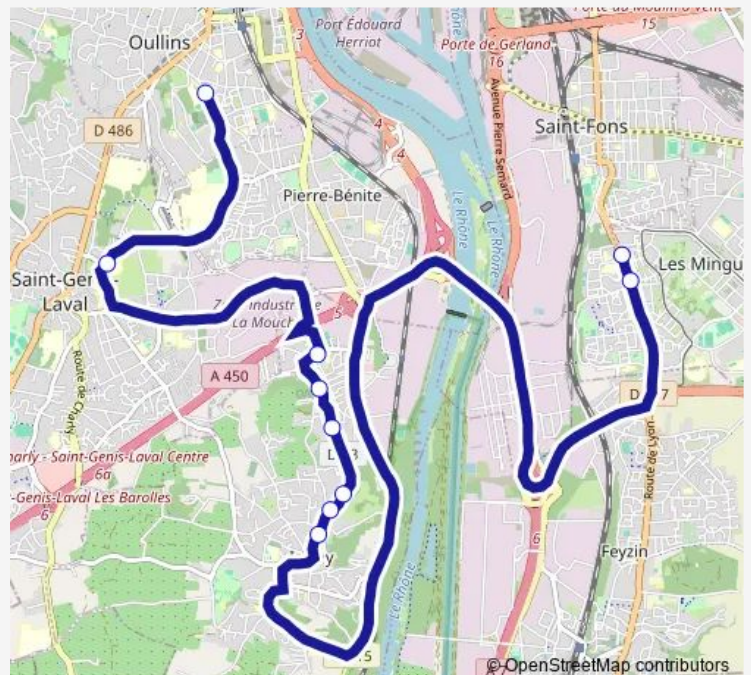

### Direction

Oullins - Saint Thomas D'Aquin — ST Fons - Cimetiere

10 stops

[Open route schedule](#)

Oullins - Saint Thomas D'Aquin

ST-Genis-Laval - Saint Thomas D'Aquin

Irigny - LE Peage

Irigny - LES Cotes

### Route info

Direction: Oullins - Saint Thomas D'Aquin

Stops: 10

Trip Duration: 0 hour 47 min

**Direction**

ST Fons - Cimetiere — Oullins - Saint Thomas D'Aquin

11 stops

[Open route schedule](#)

## Route info

Direction: ST Fons - Gabriel Peri

Stops: 6

Trip Duration: 0 hour 49 min

**Direction**

Oullins - Saint Thomas D'Aquin — ST Fons - Gabriel Peri

6 stops

[Open route schedule](#)

Direction: Oullins - Saint Thomas D'Aquin

Stops: 6

Trip Duration: 0 hour 38 min

J267 Bus time schedules and route maps are available in an offline PDF at [busmaps.com](http://busmaps.com). Use the [busmaps.com](http://busmaps.com) website to see live bus times, train schedule or subway schedule, and step-by-step directions for all public transit in Lyon