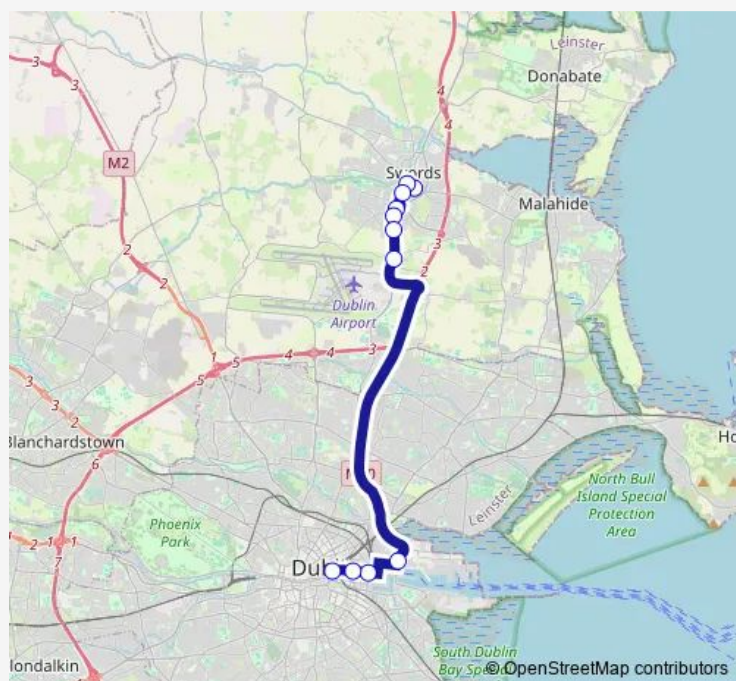

Eden Quay

Route schedule

Swords Pavilions Sc — Eden Quay

Monday 07:55-18:10

Tuesday 07:55-18:10

Wednesday 07:55-18:10

Thursday 07:55-18:10

Friday 07:55-18:10

Saturday —

Sunday —

Route info

Direction: Swords Pavilions Sc

Stops: 11

Trip Duration: 0 hour 35 min

■ 501x — Swords, Pavilions Shopping Centre - Dublin, Marlborough Street

501x Bus time schedules and route maps are available in an offline PDF at busmaps.com. Use the busmaps.com website to see live bus times, train schedule or subway schedule, and step-by-step directions for all public transit in Swords