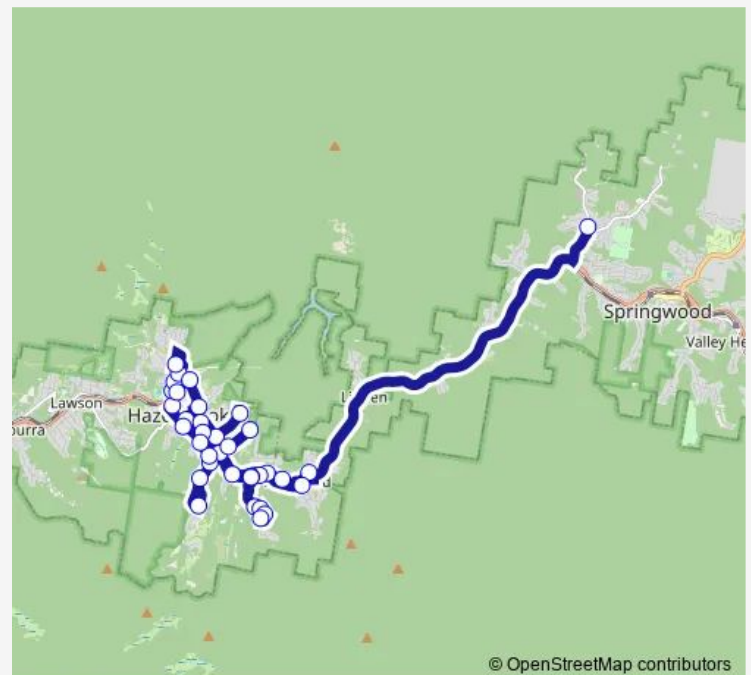

### Route schedule

Springwood High School, Grose Rd — Railway Pde Opp Hazelbrook Station

Monday 14:45

Tuesday 14:45

Wednesday 14:45

Thursday —

Friday —

Saturday —

### Route info

Direction: Springwood High School, Grose Rd

Stops: 35

Trip Duration: 1 hour 10 min

© OpenStreetMap contributors

8704 — Springwood HS to Katoomba

Railway Pde At Wideview Av

Park Rd Opp Rural Fire Brigade