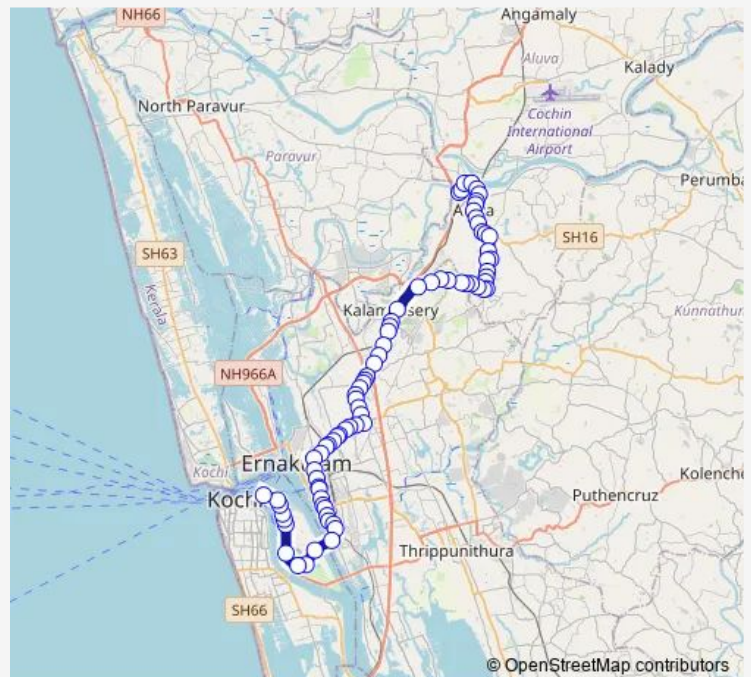

### Route schedule

Aluva — Wellington Island

Monday 06:00

Tuesday 06:00

Wednesday 06:00

Thursday 06:00

Friday 06:00

Saturday 06:00

### Route info

Direction: Aluva

Stops: 78

Trip Duration: 1 hour 39 min

Aluva ↔ Wellington Island (via NAD and Padma)

Thorappu Junction

Chaleppally

NAD Signal

## Route info

Direction: Wellington Island

Stops: 79

Trip Duration: 1 hour 36 min

Kavitha

Padma

Kacheripadi

North Railway Station

Karothukuzhi

Aluva

Bus time schedules and route maps are available in an offline PDF at [busmaps.com](https://busmaps.com). Use the [busmaps.com](https://busmaps.com) website to see live bus times, train schedule or subway schedule, and step-by-step directions for all public transit in Kanayannur