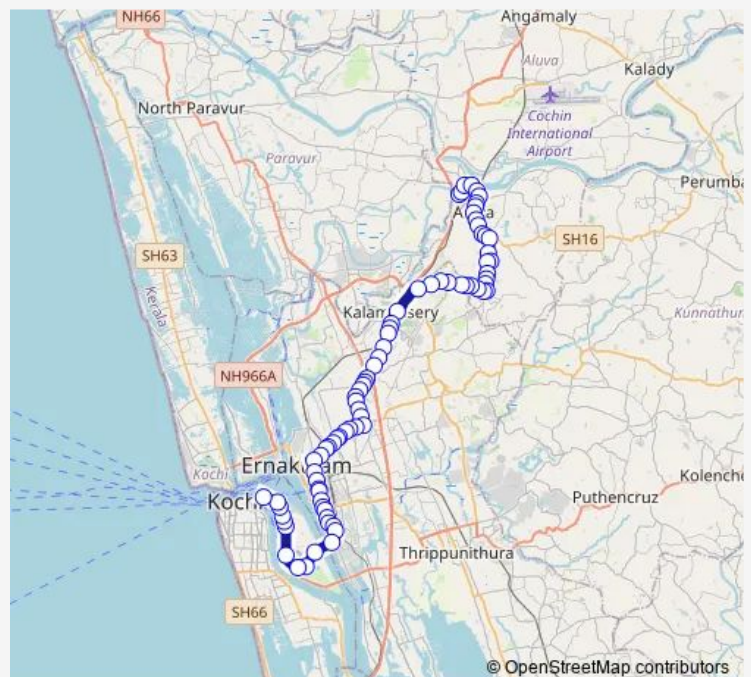

Route schedule

Aluva — Wellington Island

Monday	06:00
Tuesday	06:00
Wednesday	06:00
Thursday	06:00
Friday	06:00
Saturday	06:00
Sunday	06:00

Route info

Direction: Aluva

Stops: 78

Trip Duration: 1 hour 39 min

Aluva ↔ Wellington Island (via NAD and Padma)

Thorappu Junction

Chaleppally

NAD Signal

Pullalikkara

Shanthigiri

Ayudha Vihar

Peringazha

Route info

Direction: Wellington Island

Stops: 79

Trip Duration: 1 hour 36 min

Kavitha

Padma

Kacheripadi

North Railway Station

Karothukuzhi

Aluva

Bus time schedules and route maps are available in an offline PDF at busmaps.com. Use the busmaps.com website to see live bus times, train schedule or subway schedule, and step-by-step directions for all public transit in Kanayannur