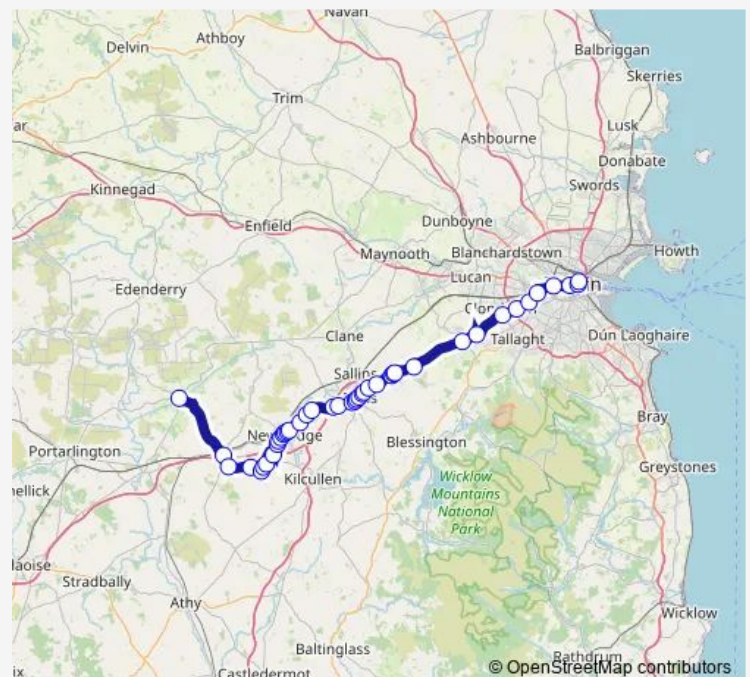

Newhall Retail Park

Southern Link Park

Fire Station

Route schedule

Rathangan — Mayor Street Lower

Monday 14:43

Tuesday 14:43

Wednesday 14:43

Thursday 14:43

Friday 14:43

Saturday 14:18

Sunday —

Route info

Direction: Rathangan

Stops: 42

Trip Duration: 2 hour 28 min

Thursday 09:00

Friday 09:00

Saturday 09:05

Sunday —

Route info

Direction: Connolly Station

Stops: 43

Trip Duration: 2 hour 17 min