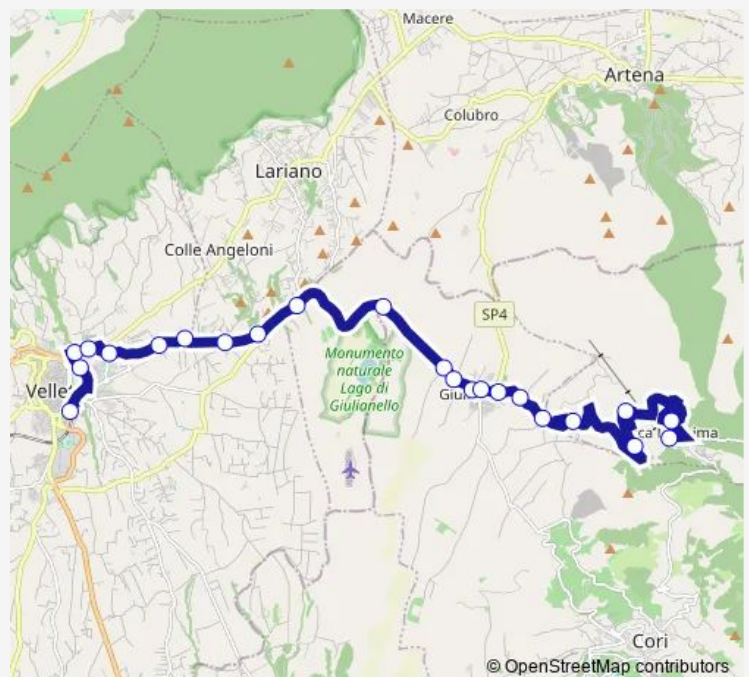

Cori | Via Artena Via Velletri # f13772

Cori | Via Rocca Massima Via Artena # f13773

Cori | Via Rocca Massima Via Colle Liberti # f13774

Cori | Via Rocca Massima (Colle dell'Ara) # f13775

Rocca Massima | Boschetto # f13776

Rocca Massima | Poligono # f13777

Rocca Massima | Tinello # f13778

Route schedule

Velletri | Stazione FS # f2818 — Rocca Massima | Largo Mariani # f13780

Monday	14:40-17:35
Tuesday	14:40-17:35
Wednesday	14:40-17:35
Thursday	14:40-17:35
Friday	14:40-17:35
Saturday	17:25
Sunday	—

Route info

Direction: Velletri | Stazione FS # f2818

Stops: 23

Trip Duration: 0 hour 39 min

Velletri - Rocca Massima # VI052a

Rocca Massima | Via Trieste # f13779

Rocca Massima | Largo Mariani # f13780

Bus time schedules and route maps are available in an offline PDF at busmaps.com. Use the busmaps.com website to see live bus times, train schedule or subway schedule, and step-by-step directions for all public transit in Velletri