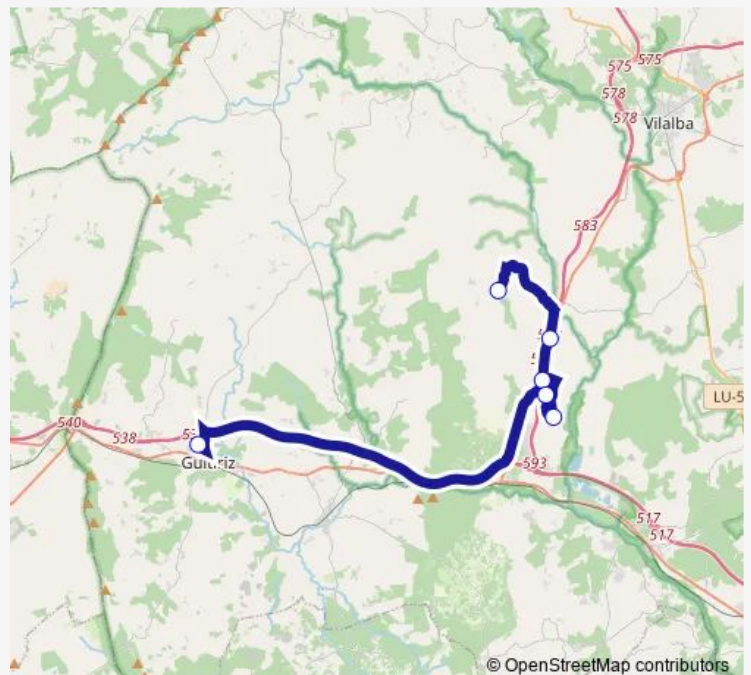

Friday 07:51

Saturday —

Sunday —

Route info

Direction: A Caibanca

Stops: 6

Trip Duration: 0 hour 34 min

■ XG833027 — IES Poeta Díaz Castro-A Caibanca

Direction

IES Poeta Díaz Castro — A Caibanca

6 stops

[Open route schedule](#)

IES Poeta Díaz Castro

Castiñeira

Cruceiro

Pígara

Lamela

A Caibanca

Route schedule

IES Poeta Díaz Castro — A Caibanca

Monday	15:05
Tuesday	15:05
Wednesday	14:05
Thursday	—
Friday	14:05
Saturday	—
Sunday	—

Route info

Direction: IES Poeta Díaz Castro

Stops: 6