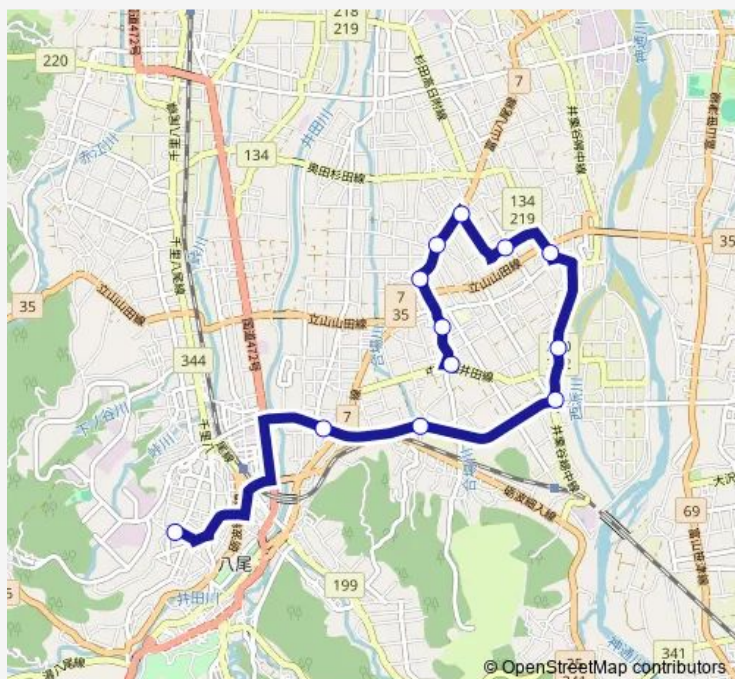

### Route schedule

八尾高校前 — 杉原公民館前

Monday 16:52

Tuesday 16:52

Wednesday 16:52

Thursday 16:52

Friday 16:52

Saturday 16:52

Sunday —

### Route info

Direction: 八尾高校前

Stops: 12

Trip Duration: 0 hour 25 min

八尾高校線 ( 杉原公民館行き )

Bus time schedules and route maps are available in an offline PDF at [busmaps.com](https://busmaps.com). Use the [busmaps.com](https://busmaps.com) website to see live bus times, train schedule or subway schedule, and step-by-step directions for all public transit in Toyama