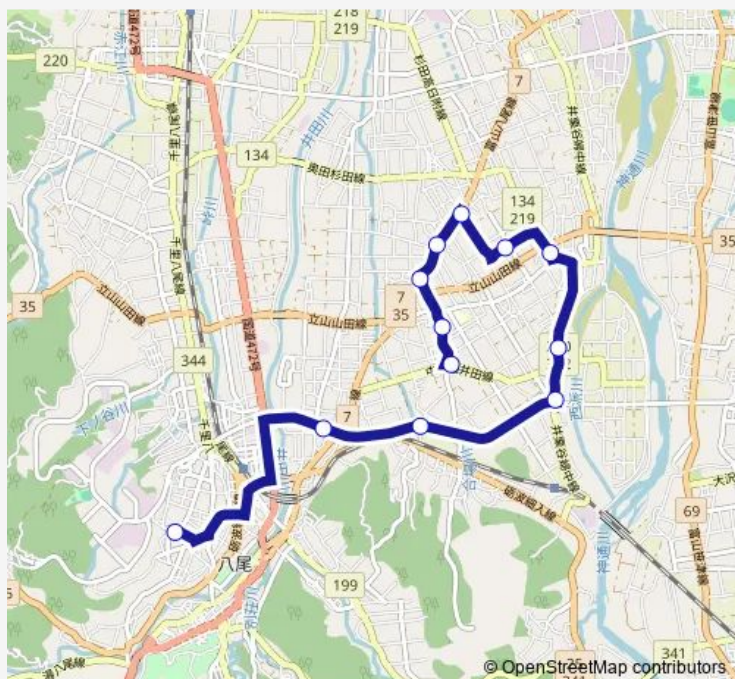

大杉公民館前

杉原公民館前

Route schedule

八尾高校前 — 杉原公民館前

| | |
|-----------|-------|
| Monday | 16:52 |
| Tuesday | 16:52 |
| Wednesday | 16:52 |
| Thursday | 16:52 |
| Friday | 16:52 |
| Saturday | 16:52 |
| Sunday | — |

Route info

Direction: 八尾高校前

Stops: 12

Trip Duration: 0 hour 25 min

八尾高校線 (杉原公民館行き)

Bus time schedules and route maps are available in an offline PDF at busmaps.com. Use the busmaps.com website to see live bus times, train schedule or subway schedule, and step-by-step directions for all public transit in Toyama

The schedule is provided in the local timezone. Times with "(+1)" indicate departures on the next day.

PDF file created on 2025-01-16

2024 BusMaps.com - All Rights Reserved