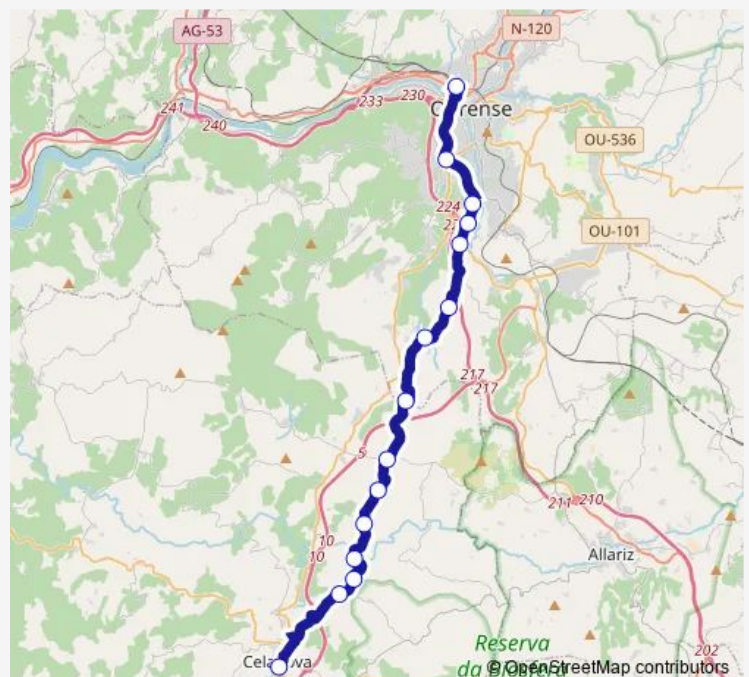

Bus XG603044 Parada Autobuses (Rocarine)-Ourense E.I.

[Go to website](#)

Direction

Parada Autobuses (Rocarín — Ourense E.I.)

15 stops

[Open route schedule](#)

Parada Autobuses (Rocarín)

Ramallosoa

Fechas

Pontefechas

Cruce DE Rabal

Sanpaio

A Merca

Montelongo

Soutopenedo

Vilanova

SAN Cibrao (Fonte)

Corredoira

O Piñeiral

Rotonda A Valenzá/Marcelo

Ourense E.I.

Route schedule

Parada Autobuses (Rocarín — Ourense E.I.)

Monday 09:30

Tuesday 09:30

Wednesday 09:30

Thursday 09:30

Friday 09:30

Saturday —

Sunday —

Route info

Direction: Parada Autobuses (Rocarín

Stops: 15

Trip Duration: 0 hour 40 min