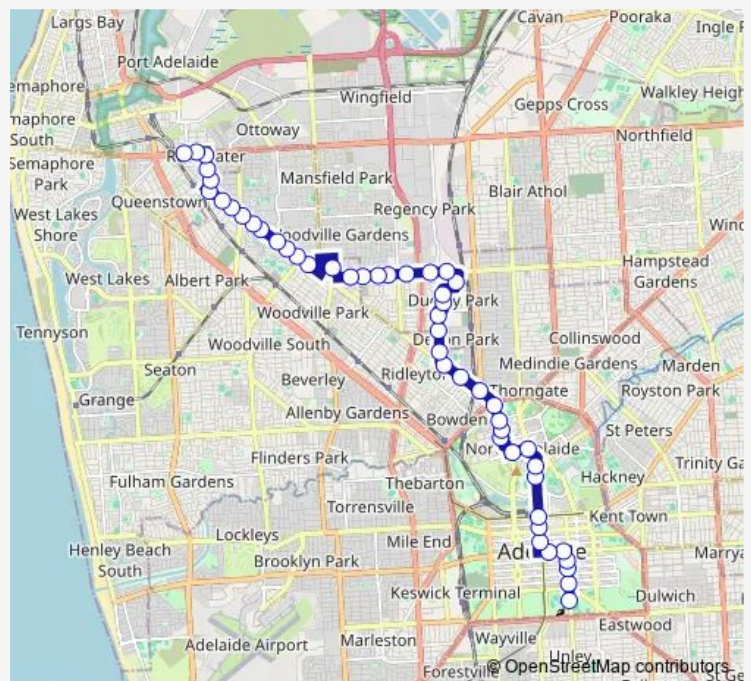

Bus 232R City to Rosewater

[Go to website](#)

Direction
 Stop O1 Unley Rd - West side — Stop 36G Grand Junction Rd - South side

49 stops

[Open route schedule](#)

- Stop O1 Unley Rd - West side
- Stop P1 Pulteney St - West side
- Stop R1 Pulteney St - West side
- Stop S1 Pulteney St - West side
- Stop T1 Wakefield St - South side
- Stop U1 Wakefield St - South side
- Stop V1 King William St - West side
- Stop X1 King William St - West side
- Stop Y2 King William St - West side
- Stop 1 King William Rd - West side
- Stop 2 / Zone A King William Rd - North West side
- Stop 3 O'Connell St - West side
- Stop 4 Ward St - South side
- Stop 5 Jeffcott St - West side
- Stop 5A Jeffcott St - West side
- Stop 6 Jeffcott St - West side
- Stop 7 Jeffcott Rd - West side
- Stop 8 Torrens Rd - South West side
- Stop 9 Torrens Rd - South side
- Stop 10 Torrens Rd - South side
- Stop 11 Harrison Rd - West side

Route schedule

Stop O1 Unley Rd - West side — Stop 36G Grand Junction Rd - South side

Monday	16:58-18:44
Tuesday	16:58-18:44
Wednesday	16:58-18:44
Thursday	16:58-18:44
Friday	16:58-18:44
Saturday	—
Sunday	—

Route info

Direction: Stop O1 Unley Rd - West side

Stops: 49

Trip Duration: 0 hour 50 min

232R — City to Rosewater

Stop 12 Harrison Rd - West side

Stop 14 Harrison Rd - West side

Stop 15 Oldsmobile Tce - West side

Stop 20 Regency Rd / Romney Ave - South side

Stop 21 Regency Rd - South side

Stop 22 Regency Rd - South side

Zone C Arndale Interchange

Stop 25 Torrens Rd - South West side

Stop 26 Torrens Rd - South side

Stop 27 Torrens Rd - South side