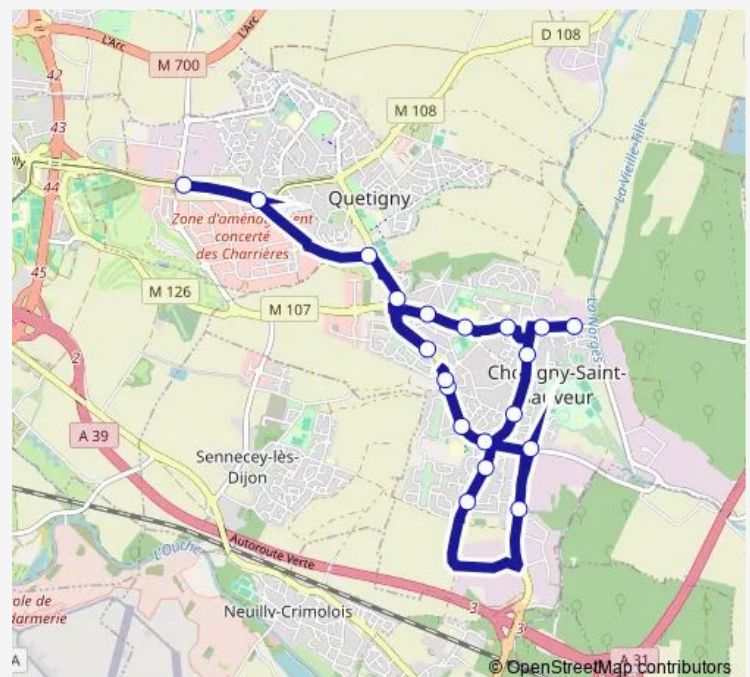

Lycée Boivin

Bois du Roy

Champs Creux

Visitation

Lycée de Serres

Grand Marché

Cap Vert

### Route schedule

Chevigny — Cap Vert

Monday	21:30-00:30 <sup>+1</sup>
Tuesday	21:30-00:30 <sup>+1</sup>
Wednesday	21:30-00:30 <sup>+1</sup>
Thursday	21:30-00:30 <sup>+1</sup>
Friday	21:30-00:30 <sup>+1</sup>
Saturday	21:30-00:30 <sup>+1</sup>
Sunday	21:30-00:30 <sup>+1</sup>

### Route info

Direction: Chevigny

Stops: 19

Trip Duration: 0 hour 25 min

Fni — F'Night - Grand Marche<>Chevigny

## Direction

Cap Vert — Chevigny

20 stops

[Open route schedule](#)

Cap Vert

Grand Marché

Lycée de Serres

Visitation