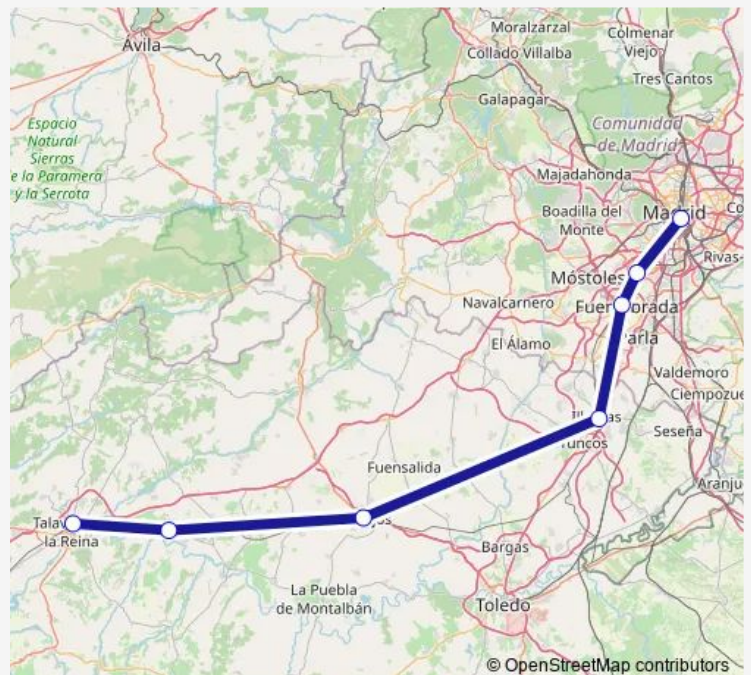

Direction

Madrid - Atocha Cercanias — Talavera de La Reina

7 stops

[Open route schedule](#)

Madrid - Atocha Cercanias

Leganes

Fuenlabrada

Illescas

Torrijos

Montearagon

Talavera de La Reina

Route schedule

Madrid - Atocha Cercanias — Talavera de La Reina

Monday 19:08-21:09

Tuesday 19:08-21:09

Wednesday 19:08-21:09

Thursday 19:08-21:09

Friday 19:08-21:09

Saturday 19:08-21:09

Sunday 19:08-21:09

Route info

Direction: Madrid - Atocha Cercanias

Stops: 7

Trip Duration: 1 hour 29 min